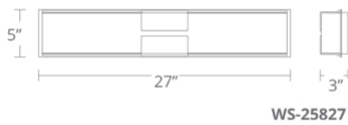

WS-25827

Model & Size	Color Temp	Finish	LED Watts	LED Lumens	Delivered Lumens
WS-25827 27"	3500K	CH Chrome	40.4W	3685	2242

Example: **WS-25827-CH**

For custom requests please contact customs@modernforms.com