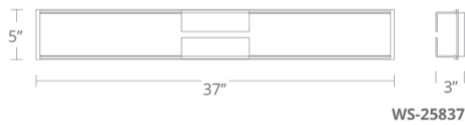

Model & Size	Color Temp	Finish	LED Watts	LED Lumens	Delivered Lumens
WS-25837 37"	3500K	CH Chrome	60.9W	5578	3194

Example: **WS-25837-CH**

For custom requests please contact customs@modernforms.com