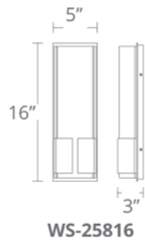

| Model & Size | Color Temp | Finish       | LED Watts | LED Lumens | Delivered Lumens |
|--------------|------------|--------------|-----------|------------|------------------|
| WS-25816 16" | 3500K      | CH<br>Chrome | 22W       | 2003       | 1214             |