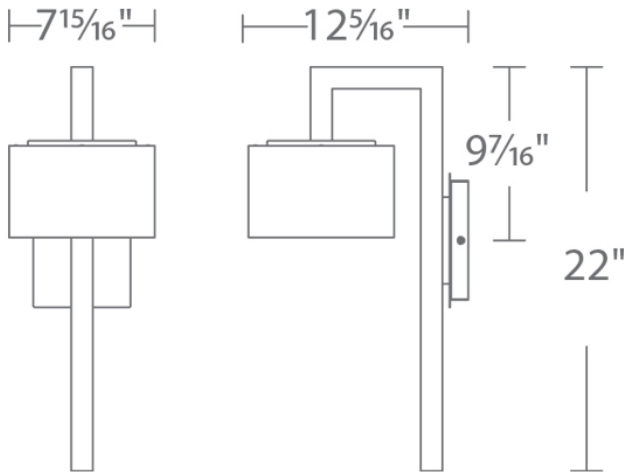

SPECIFICATIONS

Rated Life	50000 Hours
Standards	ETL, cETL, Dry Location Listed
Input	120 VAC, 50/60Hz
Dimming	ELV
Color Temp	3000K
CRI	90
Construction	Aluminum hardware with fabric shade

REPLACEMENT PARTS

- RPL-SHA-85922 - Cloth Shade
- RPL-DIF-85922 - Diffuser Plate

WS-85922

Model & Size	Color Temp	Finish	LED Watts	LED Lumens	Delivered Lumens
WS-85922 22"	3000K	BN Brushed Nickel	7.5W	600	278

Example: **WS-85922-BN**