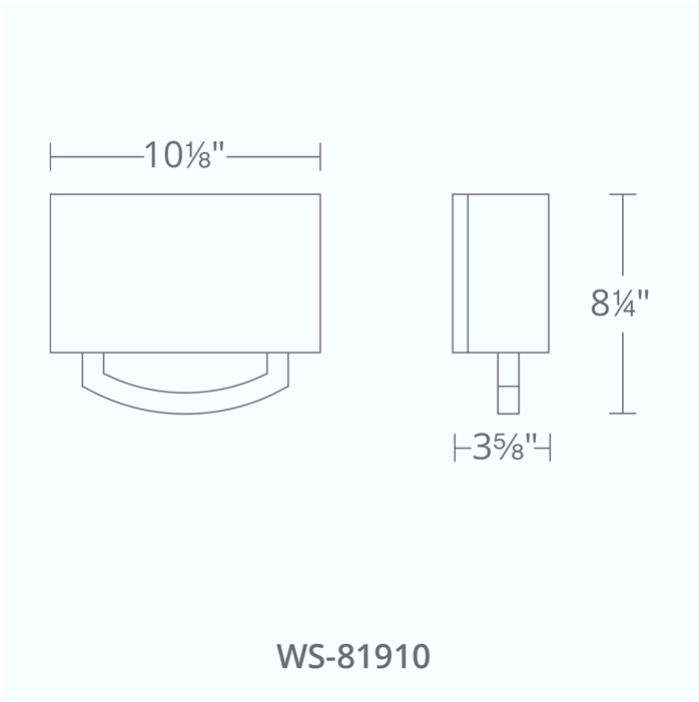

REPLACEMENT PARTS

- RPL-DIF-81910-01 - Top Diffuser Plate
- RPL-DIF-81910-02 - Bottom Diffuser Plate
- RPL-SHA-81910 - Cloth Shade
- RPL-GLA-81910 - Glass

WS-81910

Model & Size	Color Temp	Finish	LED Watts	LED Lumens	Delivered Lumens
WS-81910 10"	3000K	AB Aged Brass	10.5W	800	484
	3000K	BN Brushed Nickel	10.5W	800	484