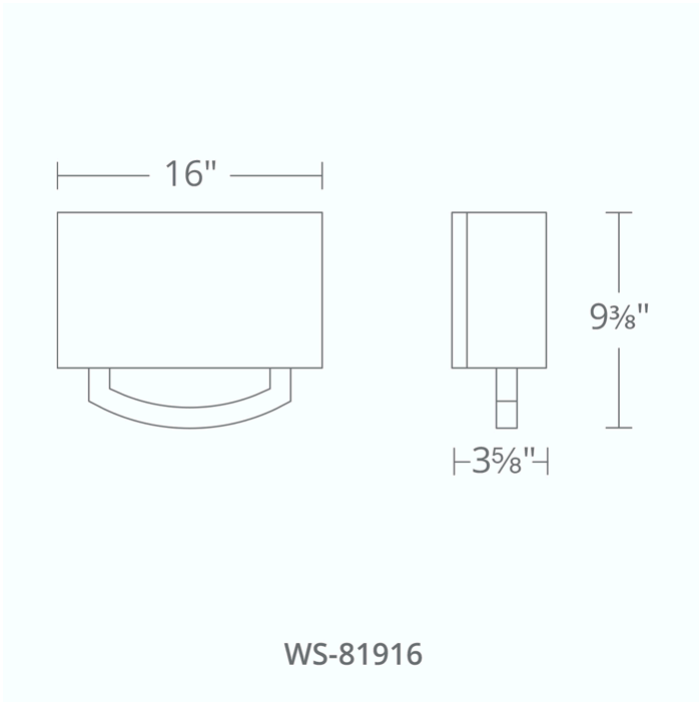

REPLACEMENT PARTS

- RPL-DIF-81910-01 - Top Diffuser Plate
- RPL-DIF-81910-02 - Bottom Diffuser Plate
- RPL-SHA-81910 - Cloth Shade
- RPL-GLA-81910 - Glass

WS-81910

Model & Size	Color Temp	Finish	LED Watts	LED Lumens	Delivered Lumens
WS-81910 10"	3000K	AB Aged Brass	10.5W	800	484
	3000K	BN Brushed Nickel	10.5W	800	484

REPLACEMENT PARTS

- RPL-DIF-81916-01 - Top Diffuser Plate
- RPL-DIF-81916-02 - Bottom Diffuser Plate
- RPL-SHA-81916 - Cloth Shade
- RPL-GLA-81916 - Glass

WS-81916

Model & Size	Color Temp	Finish	LED Watts	LED Lumens	Delivered Lumens
WS-81916 16"	3000K	AB Aged Brass	19.2W	1400	974
	3000K	BN Brushed Nickel	19.2W	1400	974