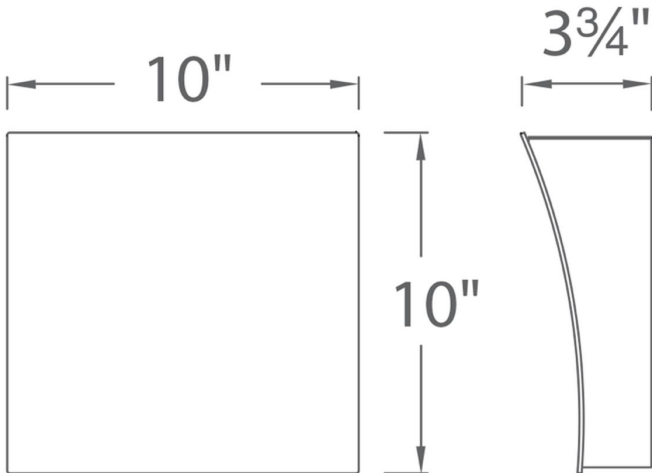

REPLACEMENT PARTS

- RPL-GLA-27610-01 - Top Glass
- RPL-GLA-27610-02 - Bottom Glass

Model & Size	Color Temp	Finish	LED Watts	LED Lumens	Delivered Lumens
WS-27610 10"	3000K	AL Brushed Aluminum	19.1W	1409	1161
	3000K	BK Black	19.1W	1409	1161
	3000K	WT White	19.1W	1409	1161