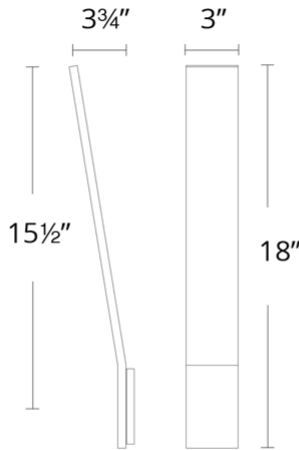

Project:

Location:

Fixture Type:

Catalog Number:

AVAILABLE FINISHES:

Blade

WS-11718

PRODUCT DESCRIPTION

WS-11718

Model & Size	Color Temp	Finish	LED Watts	LED Lumens	Delivered Lumens
WS-11718 18"	3000K 3000K	DW Dark Walnut WAL Walnut	19W 19W	1348 1348	1225 1225

Example: **WS-11718-WAL**

•For 277V special order, add an "F" before the finish: WS-11718F-DW