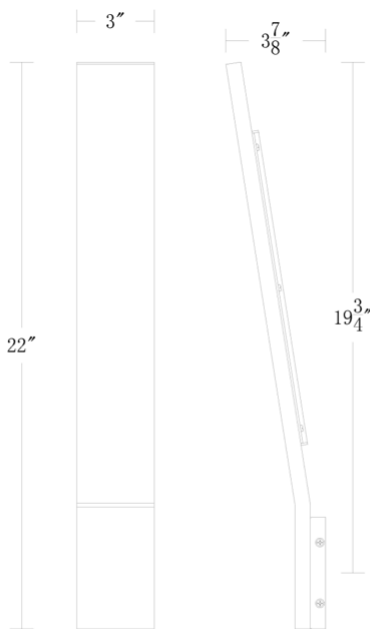

Model & Size	Color Temp	Finish	LED Watts	LED Lumens	Delivered Lumens
WS-11722 22"	3000K 3000K	DW Dark Walnut WAL Walnut	19W 19W	1406 1406	1071 1071

Example: **WS-11722-WAL**

•For 277V special order, add an "F" before the finish: WS-11722F-DW

For custom requests please contact customs@modernforms.com