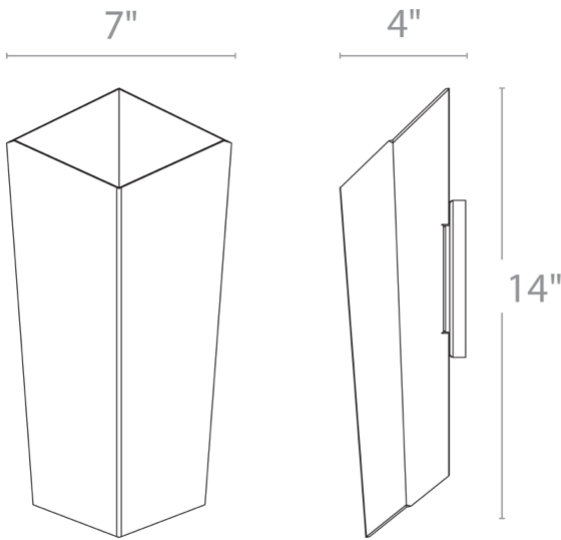

SPECIFICATIONS

Rated Life	55000 Hours
Standards	ETL, cETL, Damp Location Listed, Title 24 JA8: 2019 Compliant
Input	120-277V, 50/60Hz
Dimming	ELV, 0-10V
Mounting	Can be mounted on wall vertically or upside down
Color Temp	3000K
CRI	90
Construction	Aluminum hardware