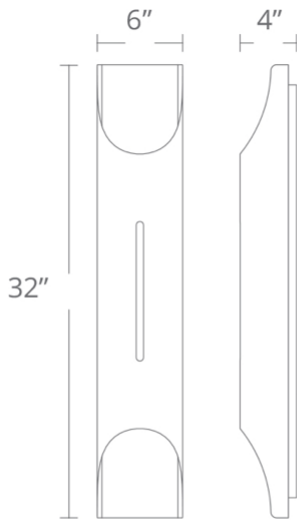

Project: _____

Location: _____

Fixture Type: _____

Catalog Number: _____

AVAILABLE FINISHES:

Mulholland

WS-42832

PRODUCT DESCRIPTION

WS-42832

Model & Size	Color Temp	Finish	LED Watts	LED Lumens	Delivered Lumens
WS-42832 32"	3000K	WT/GL White/Gold Leaf	43W	822	514

Example: **WS-42832-WT/GL**

•For 277V special order, add an "F" before the finish: WS-42832F-WT/GL