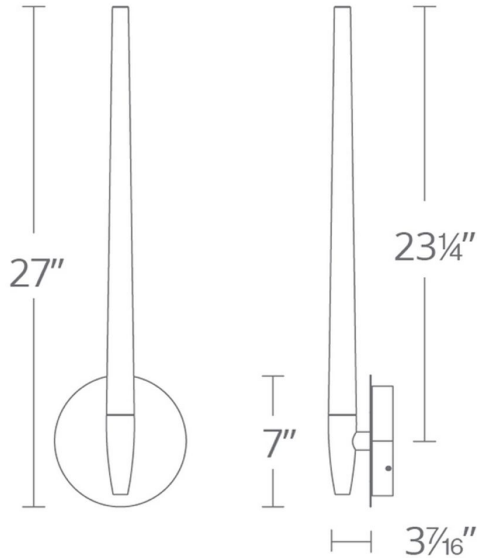

Project: _____

Location: _____

Fixture Type: _____

Catalog Number: _____

AVAILABLE FINISHES:

Stormy

WS-92927

PRODUCT DESCRIPTION

FEATURES

- Driver concealed within the canopy
- Seedy acrylic
- Up and down illumination

SPECIFICATIONS

Rated Life	54000 Hours
Standards	ETL, cETL, Damp Location Listed
Input	120-277 VAC, 50/60Hz
Dimming	ELV, 0-10V, TRIAC
Mounting	Can be mounted on wall vertically or upside down
Color Temp	3500K
CRI	90
Construction	Aluminum hardware, Clear seedy acrylic

REPLACEMENT PARTS

RPL-GLA-92950 - Seeded Acrylic

Model & Size	Color Temp	Finish	LED Watts	LED Lumens	Delivered Lumens
WS-92927 27"	3500K 3500K	AB Aged Brass PN Polished Nickel	12.7W 12.7W	466 466	362 362