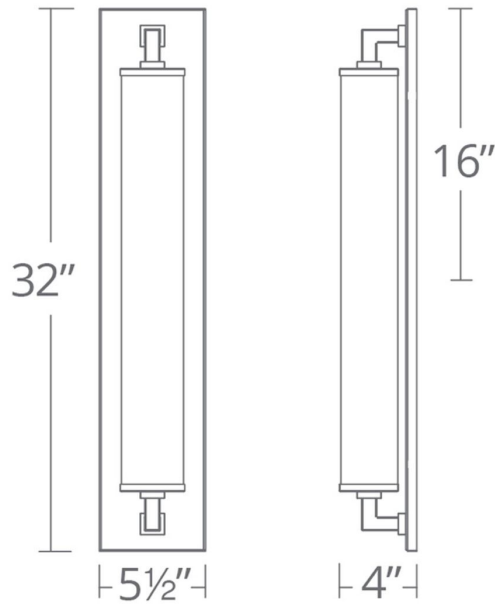

Project: _____

Location: _____

Fixture Type: _____

Catalog Number: _____

AVAILABLE FINISHES:

Gatsby

WS-53932

PRODUCT DESCRIPTION

REPLACEMENT PARTS

RPL-GLA-53932 - Glass

Model & Size	Color Temp	Finish	LED Watts	LED Lumens	Delivered Lumens
WS-53932 32"	3000K 3000K	AB Aged Brass PN Polished Nickel	25W 25W	2000 2000	1437 1437

Example: **WS-53932-PN**