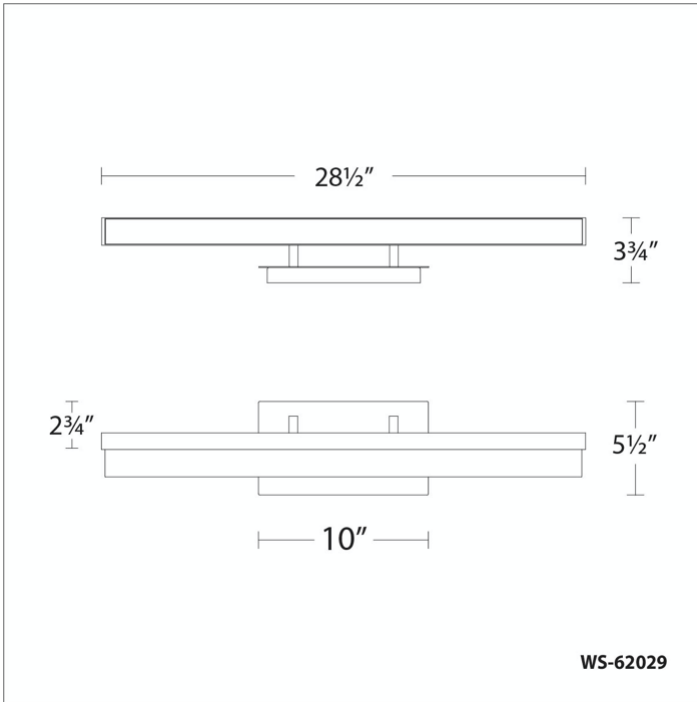

- Driver concealed within the canopy
- Reclaimed K5 crystal
- Downlight illumination

SPECIFICATIONS

Rated Life	50000 Hours
Standards	ETL, cETL, Damp Location Listed, Title 24 JA8: 2019 Compliant
Input	120-277V, 50/60Hz
Dimming	ELV, 0-10V, TRIAC
Mounting	Can be mounted on wall vertically or upside down
Color Temp	3000K
CRI	90
Construction	Aluminum body with K5 crystal fused acrylic

Project:

Location:

Fixture Type:

Catalog Number:

AVAILABLE FINISHES:

Minx

WS-62029

FEATURES