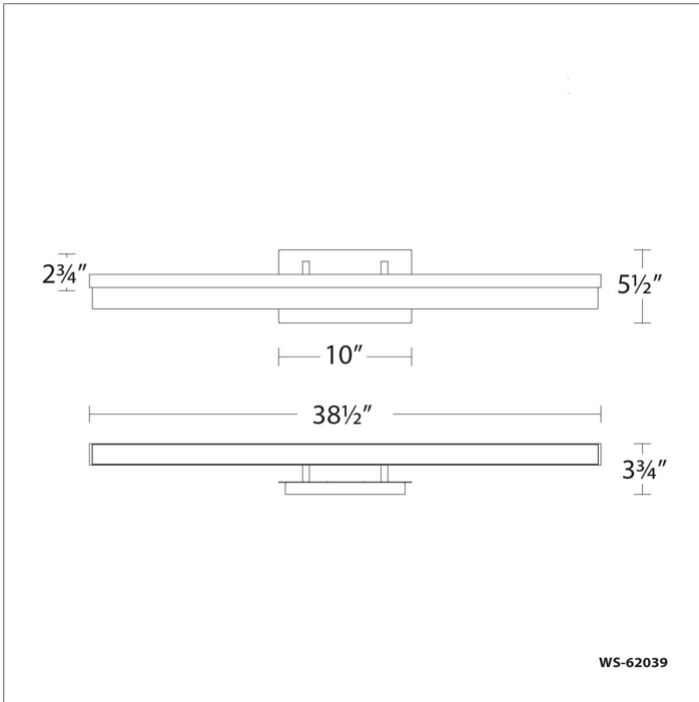

- Driver concealed within the canopy
- Reclaimed K5 crystal
- Downlight illumination

SPECIFICATIONS

Rated Life	50000 Hours
Standards	ETL, cETL, Damp Location Listed, Title 24 JA8: 2019 Compliant
Input	120-277V, 50/60Hz
Dimming	ELV, 0-10V, TRIAC
Mounting	Can be mounted on wall vertically or upside down
Color Temp	3000K
CRI	90
Construction	Aluminum body with K5 crystal fused acrylic

Project: _____

Location: _____

Fixture Type: _____

Catalog Number: _____

AVAILABLE FINISHES:

Minx

WS-62039

FEATURES