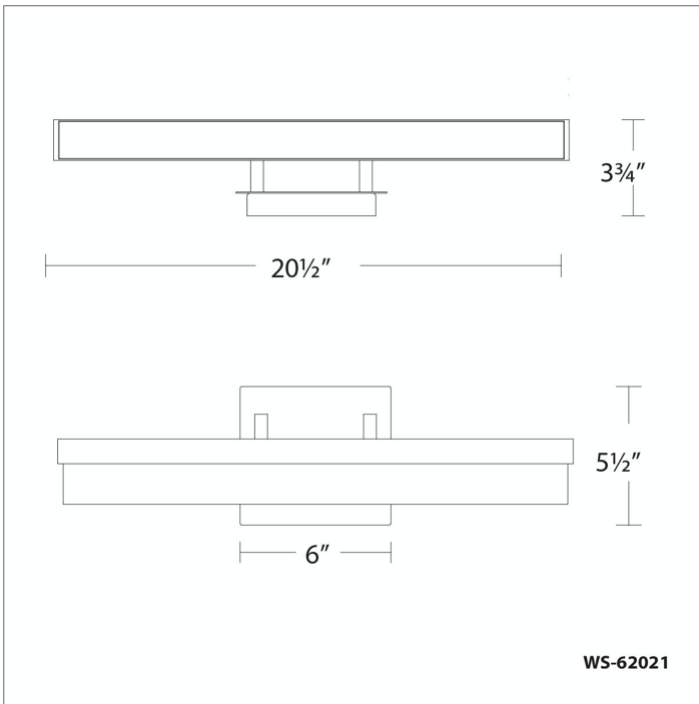

- Driver concealed within the canopy
- Reclaimed K5 crystal
- Downlight illumination

SPECIFICATIONS

Rated Life	50000 Hours
Standards	ETL, cETL, Damp Location Listed, Title 24 JA8: 2019 Compliant
Input	120-277V, 50/60Hz
Dimming	ELV, 0-10V, TRIAC
Mounting	Can be mounted on wall vertically or upside down
Color Temp	3000K
CRI	90
Construction	Aluminum body with K5 crystal fused acrylic