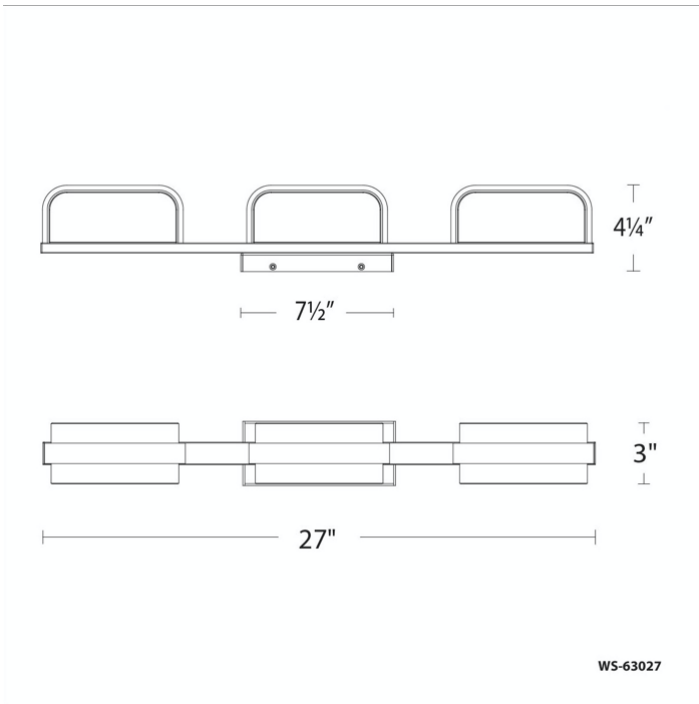

**FEATURES**

- Driver concealed within the canopy
- Reclaimed K5 crystal
- Up and downlight illumination

**SPECIFICATIONS**

Rated Life	50000 Hours
Standards	ETL, cETL, Damp Location Listed, Title 24 JA8: 2019 Compliant
Input	120-277V, 50/60Hz
Dimming	ELV, 0-10V, TRIAC
Mounting	Can be mounted on wall vertically or upside down
Color Temp	3000K
CRI	90
Construction	Aluminum body with K5 crystal fused acrylic