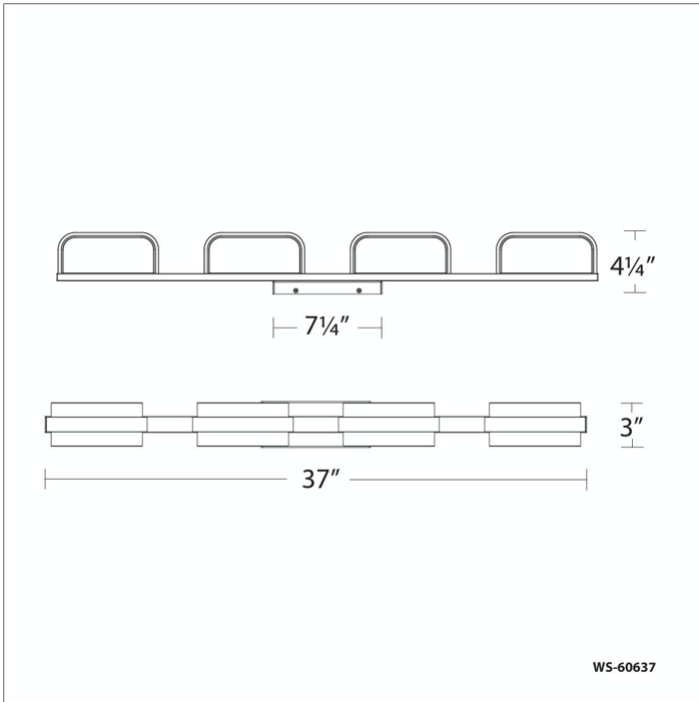

Project: _____

Location: _____

Fixture Type: _____

Catalog Number: _____

AVAILABLE FINISHES:

Forbes

WS-63037

FEATURES

- Driver concealed within the canopy
- Reclaimed K5 crystal
- Up and downlight illumination

SPECIFICATIONS

Rated Life	50000 Hours
Standards	ETL, cETL,Damp Location Listed,Title 24 JA8: 2019 Compliant
Input	120-277V,50/60Hz
Dimming	ELV, 0-10V, TRIAC
Mounting	Can be mounted on wall vertically or upside down
Color Temp	3000K
CRI	90
Construction	Aluminum body with K5 crystal fused acrylic

WS-60637

Model & Size	Color Temp	Finish	LED Watts	LED Lumens	Delivered Lumens
WS-63037 37"	3000K	PN Polished Nickel	26.8W	2304	1809

Example: **WS-63037-PN**

For custom requests please contact customs@modernforms.com