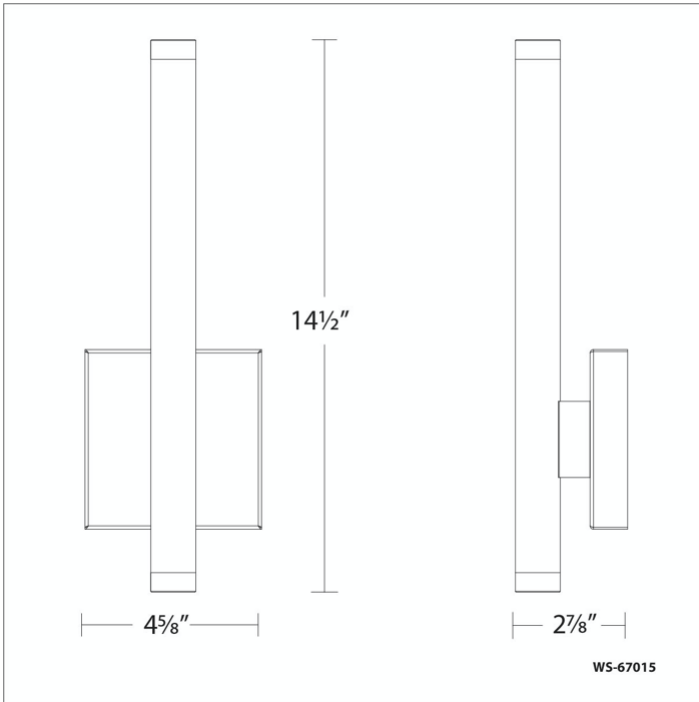

Project:

Location:

Fixture Type:

Catalog Number:

AVAILABLE FINISHES:

Burning Man

WS-67015

PRODUCT DESCRIPTION

FEATURES

- Driver concealed within the canopy
- Knurled aluminum casing with textured cross hatching pattern
- Up and down illumination

SPECIFICATIONS

Rated Life	50000 Hours
Standards	ETL, cETL, Damp Location Listed, Title 24 JA8: 2019 Compliant
Input	120-277V, 50/60Hz
Dimming	ELV, 0-10V, TRIAC
Mounting	Can be mounted on wall vertically or upside down
Color Temp	3000K
CRI	90
Construction	Aluminum body with acrylic diffuser

Model & Size	Color Temp	Finish	LED Watts	LED Lumens	Delivered Lumens
WS-67015 15"	3000K	AB Aged Brass	8.7W	617	542
	3000K	AN Antique Nickel	8.7W	617	542

Example: **WS-67015-AN**

For custom requests please contact customs@modernforms.com