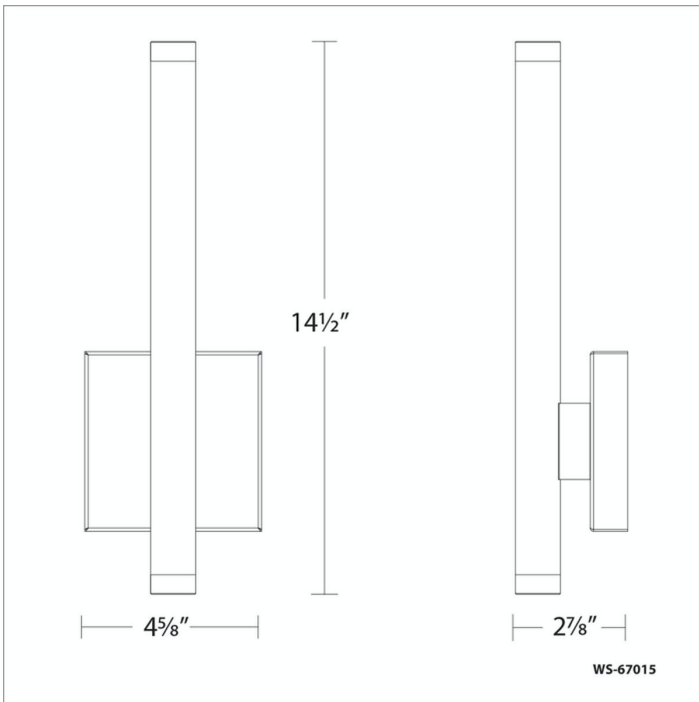

Project:

Location:

Fixture Type:

Catalog Number:

AVAILABLE FINISHES:

Burning Man

WS-67015

PRODUCT DESCRIPTION

FEATURES

- Driver concealed within the canopy
- Knurled aluminum casing with textured cross hatching pattern
- Up and down illumination

SPECIFICATIONS

Rated Life	50,000 Hours
Standards	ETL, cETL, Damp Location Listed, Title 24 JA8: 2019 Compliant
Input	120-277 VAC, 50/60Hz
Dimming	ELV, 0-10V, TRIAC
Mounting	Can be mounted on wall vertically or upside down
Color Temp	3000K
CRI	90
Construction	Aluminum body with acrylic diffuser

Model & Size	Color Temp	Finish	LED Watts	LED Lumens	Delivered Lumens
WS-67015 15"	3000K	AB Aged Brass	8.7W	617	542
	3000K	AN Antique Nickel	8.7W	617	542

Example: **WS-67015-AN**

For custom requests please contact customs@modernforms.com