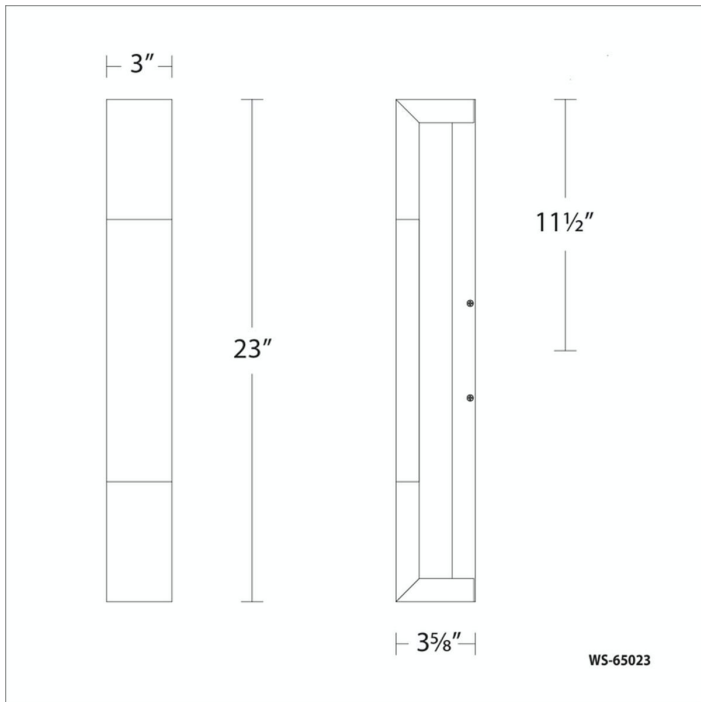

Project:

Location:

Fixture Type:

Catalog Number:

AVAILABLE FINISHES:

Ember

WS-65023

PRODUCT DESCRIPTION

FEATURES

- Driver concealed within the canopy
- Reclaimed K5 crystal
- Minimal exposed hardware
- Conversion plate included to accommodate 4" junction box
- Trimless spackle cover available for 4" square junction box recessed in drywall thicknesses of 1/2", 5/8", 1", and 1-1/4"; accessory not included and can be ordered separately (model# MKCP-3040-WT)

Model & Size	Color Temp	Finish	LED Watts	LED Lumens	Delivered Lumens
WS-65023 23"	3000K 3000K	AB Aged Brass AN Antique Nickel	17.3W 17.3W	1332 1332	885 885

Example: **WS-65023-AN**

For custom requests please contact customs@modernforms.com