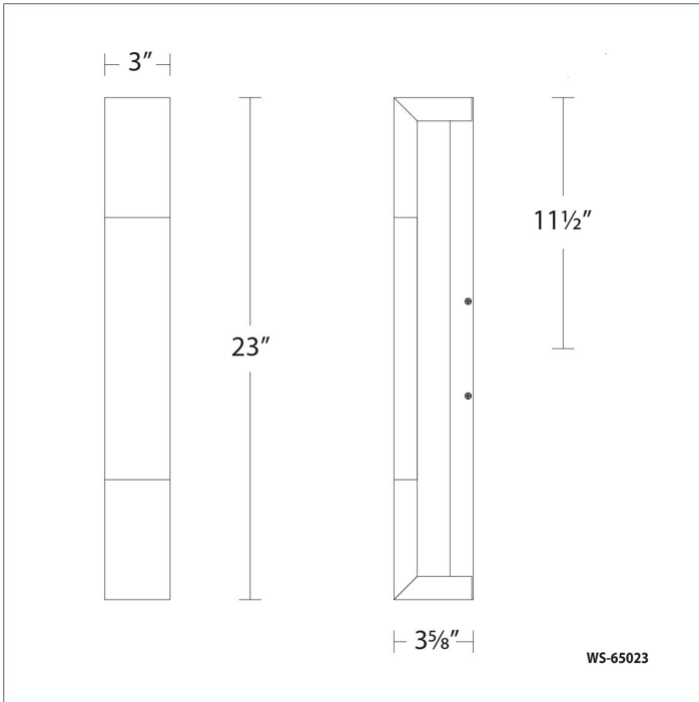

Project: _____

Location: _____

Fixture Type: _____

Catalog Number: _____

AVAILABLE FINISHES:

Ember

WS-65023

FEATURES

- Driver concealed within the canopy
- Reclaimed K5 crystal
- Minimal exposed hardware

SPECIFICATIONS

Rated Life	50000 Hours
Standards	ETL, cETL, Damp Location Listed, Title 24 JA8: 2019 Compliant
Input	120-277V, 50/60Hz
Dimming	ELV, 0-10V, TRIAC
Mounting	Can be mounted on wall in all orientations
Color Temp	3000K
CRI	90
Construction	Aluminum body with K5 crystal fused acrylic

Model & Size	Color Temp	Finish	LED Watts	LED Lumens	Delivered Lumens
WS-65023 23"	3000K 3000K	AB Aged Brass AN Antique Nickel	17.3W 17.3W	1332 1332	885 885

Example: **WS-65023-AN**

For custom requests please contact customs@modernforms.com