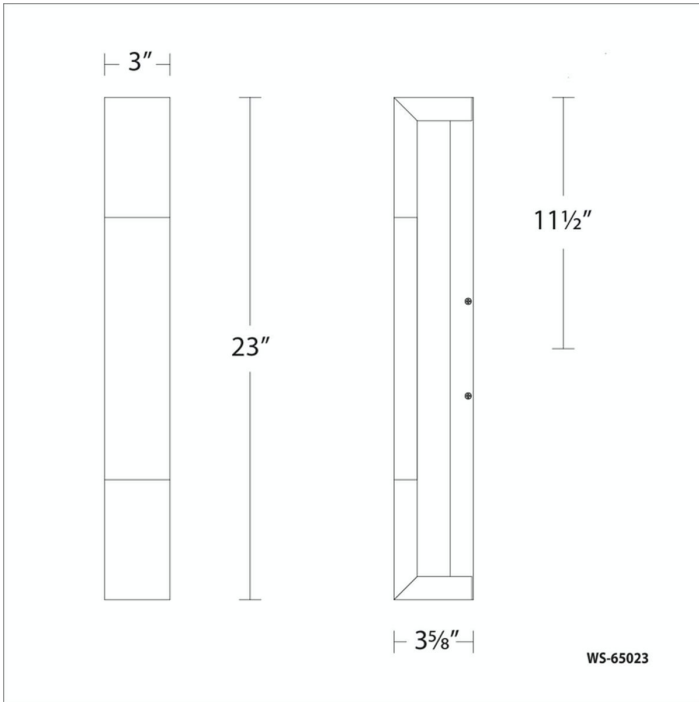

Project:

Location:

Fixture Type:

Catalog Number:

AVAILABLE FINISHES:

Ember

WS-65023

PRODUCT DESCRIPTION

FEATURES

- Driver concealed within the canopy
- Reclaimed K5 crystal
- Minimal exposed hardware
- Conversion plate included to accommodate 4" junction box
- Trimless spackle cover available for 4" square junction box recessed in drywall thicknesses of 1/2", 5/8", 1", and 1-1/4"; accessory not included and can be ordered separately (model# MKCP-3040-WT)

Model & Size	Color Temp	Finish	LED Watts	LED Lumens	Delivered Lumens
WS-65023 23"	3000K 3000K	AB Aged Brass AN Antique Nickel	17.3W 17.3W	1332 1332	885 885

Example: **WS-65023-AN**

For custom requests please contact customs@modernforms.com