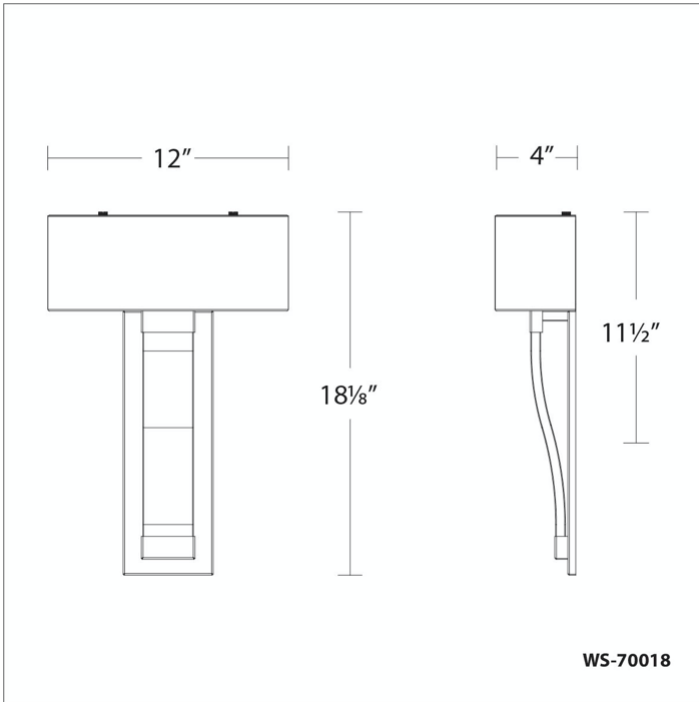

# Diplomat

WS-70018

**PRODUCT DESCRIPTION**

Easy elegance and simply tailored. A rectangular fabric shade atop a wave of softly illuminated lightguide. Uptown and sleekly finished to fit in with poise.

**FEATURES**

- Driver concealed within the canopy
- Light is evenly diffused through fabric shade and etched acrylic post

**SPECIFICATIONS**

<b>Rated Life</b>	54000 Hours
<b>Standards</b>	ETL, cETL, Dry Location Listed, Title 24 JA8: 2019 Compliant
<b>Input</b>	120-277V, 50/60Hz
<b>Dimming</b>	ELV, 0-10V, TRIAC
<b>Color Temp</b>	3000K
<b>CRI</b>	90
<b>Construction</b>	Aluminum body with fabric and acrylic diffuser

**REPLACEMENT PARTS**

- RPL-GLA-70018 - Glass
- RPL-SHA-70018 - Shade

Model & Size	Color Temp	Finish	LED Watts	LED Lumens	Delivered Lumens
WS-70018 18"	3000K	AB Aged Brass	19.4W	945	827

Example: **WS-70018-AB**