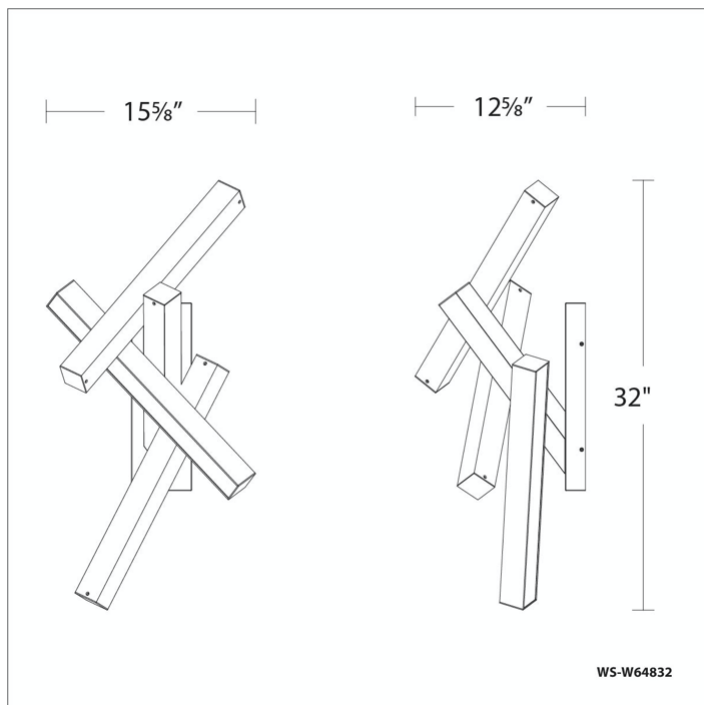

Project: _____

Location: _____

Fixture Type: _____

Catalog Number: _____

AVAILABLE FINISHES:

Chaos

WS-64832

PRODUCT DESCRIPTION

Chaos freezes a moment in time with breathtaking elegance. Each section of this sculptural form is equipped with consistent, LEDs for refined illumination throughout. Let chaos reign.

FEATURES

- Driver concealed within the canopy
- Fixed sculptural form

Model & Size	Color Temp	Finish	LED Watts	LED Lumens	Delivered Lumens
WS-64832 32"	3000K	AB Aged Brass	28.6W	1838	1259
	3000K	AL Brushed Aluminum	28.6W	1838	1259
	3000K	BK Black	28.6W	1838	1259

Example: **WS-64832-BK**