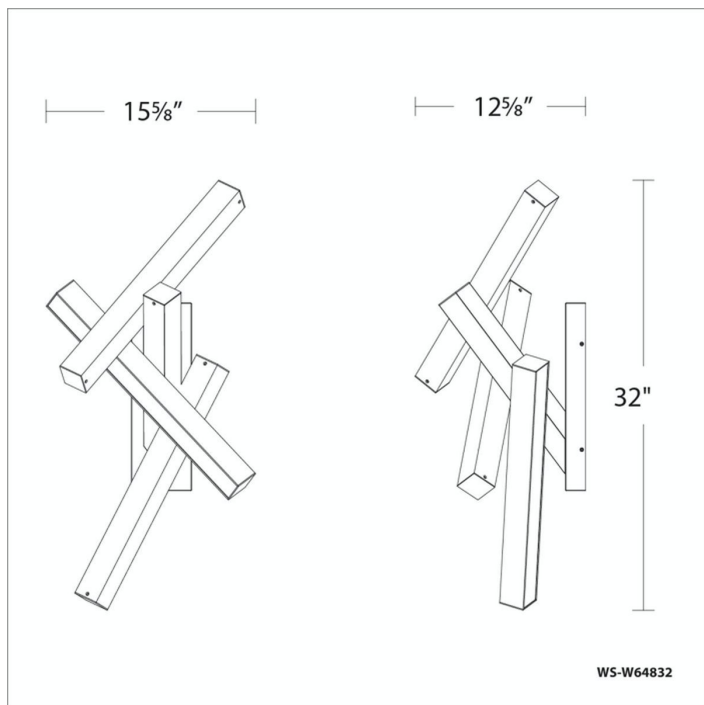

# Chaos

WS-64832

**FEATURES**

- Driver concealed within the canopy
- Fixed sculptural form

**SPECIFICATIONS**

<b>Rated Life</b>	50,000 Hours
<b>Standards</b>	ETL, cETL, Damp Location Listed, Title 24 JA8: 2019 Compliant
<b>Input</b>	120-277 VAC, 50/60Hz
<b>Dimming</b>	ELV, 0-10V, TRIAC
<b>Mounting</b>	Can be mounted on ceiling or wall in all orientations
<b>Color Temp</b>	3000K
<b>CRI</b>	90
<b>Construction</b>	Aluminum body with acrylic diffuser