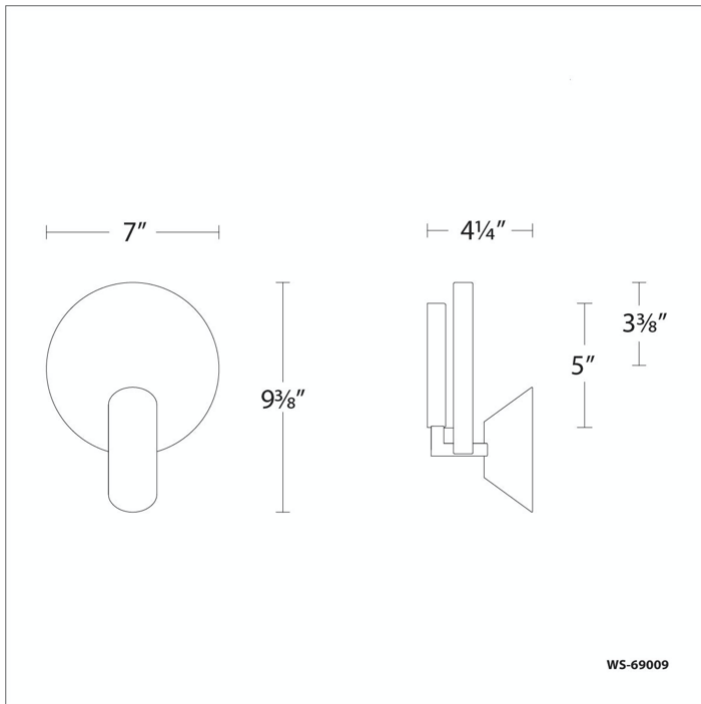

Project:

Location:

Fixture Type:

Catalog Number:

AVAILABLE FINISHES:

Oracle

WS-69009

FEATURES

- ACLED driverless technology
- Reclaimed K5 crystal
- Light is evenly diffused

SPECIFICATIONS

Rated Life	54000 Hours
Standards	ETL, cETL, Damp Location Listed, Title 24 JA8: 2019 Compliant
Input	120 VAC, 50/60Hz
Dimming	ELV: 100-10%, TRIAC: 100-10%
Mounting	Can be mounted on wall vertically or upside down
Color Temp	3000K
CRI	90
Construction	Aluminum body with K5 crystal fused acrylic

Model & Size	Color Temp	Finish	LED Watts	LED Lumens	Delivered Lumens
WS-69009 9"	3000K 3000K	AB Aged Brass AN Antique Nickel	10.9W 10.9W	521 521	432 432

Example: **WS-69009-AN**

For custom requests please contact customs@modernforms.com