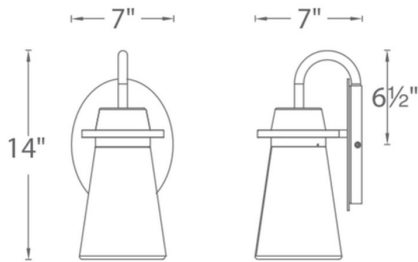

SPECIFICATIONS

Rated Life	50,000 Hours
Standards	ETL, cETL, Wet Location Listed, IP65
Input	120 VAC, 50/60Hz
Dimming	ELV
Color Temp	3000K
CRI	90
Construction	Aluminum construction with mouth blown clear seedy glass

WS-W72614