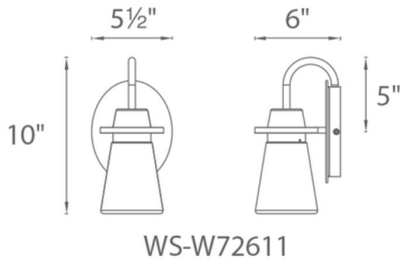

REPLACEMENT PARTS

- RPL-GLA-72611-BZ - Glass
- RPL-GLA-72611-GH - Glass

Model & Size	Color Temp	Finish	LED Watts	LED Lumens	Delivered Lumens
WS-W72611 11"	3000K	BK Black	4W	210	150
	3000K	BZ Bronze	4W	210	150
	3000K	GH Graphite	4W	210	150