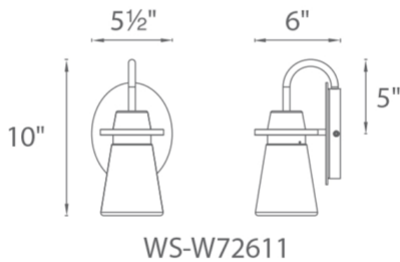

Model & Size	Color Temp	Finish	LED Watts	LED Lumens	Delivered Lumens
WS-W72611 11"	3000K	BK Black	4W	210	150

Example: **WS-W72611-BK**

For custom requests please contact [customs@modernforms.com](mailto:customs@modernforms.com)