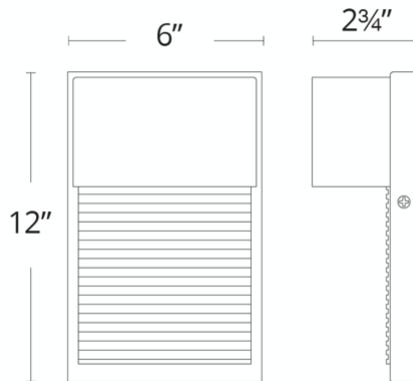

REPLACEMENT PARTS

RPL-GLA-2312 - Glass

WS-W2312

Model & Size	Color Temp	Finish	LED Watts	LED Lumens	Delivered Lumens
WS-W2312 12"	3000K	BK Black	8W	280	245

Example: **WS-W2312-BK**

•For 277V special order, add an "F" before the finish: WS-W2312F-BK