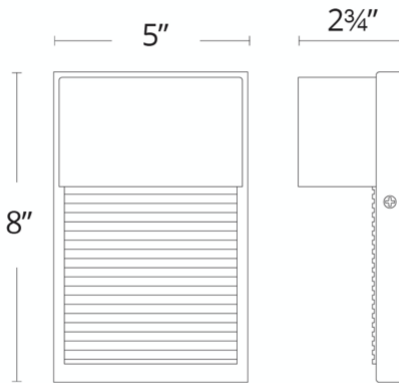

Project:

Location:

Fixture Type:

Catalog Number:

AVAILABLE FINISHES:

Hiline

WS-W2308

PRODUCT DESCRIPTION

WS-W2308

REPLACEMENT PARTS

RPL-GLA-2308 - Glass

Model & Size	Color Temp	Finish	LED Watts	LED Lumens	Delivered Lumens
WS-W2308 8"	3000K	BK Black	8W	280	245

Example: **WS-W2308-BK**

•For 277V special order, add an "F" before the finish: WS-W2308F-BK

REPLACEMENT PARTS

RPL-GLA-2312 - Glass

WS-W2312

Model & Size	Color Temp	Finish	LED Watts	LED Lumens	Delivered Lumens
WS-W2312 12"	3000K	BK Black	8W	280	245

Example: **WS-W2312-BK**

•For 277V special order, add an "F" before the finish: WS-W2312F-BK