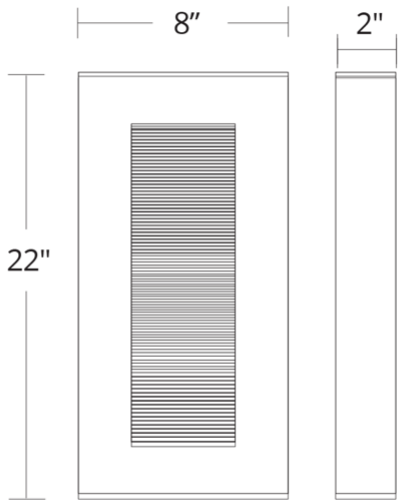

REPLACEMENT PARTS

- RPL-GLA-1122-01 - Top Glass
- RPL-GLA-1122-02 - Bottom Glass

WS-W1122

Model & Size	Color Temp	Finish	LED Watts	LED Lumens	Delivered Lumens
WS-W1122 22"	3000K	BK Black	20W	1200	610
	3000K	BZ Bronze	20W	1200	610
	3000K	GH Graphite	20W	1200	610

Example: **WS-W1122-GH**

•For 277V special order, add an "F" before the finish: WS-W1122F-GH

For custom requests please contact customs@modernforms.com