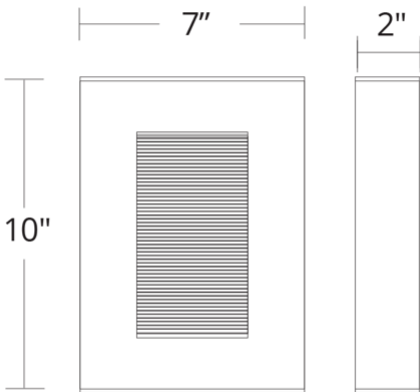

REPLACEMENT PARTS

- RPL-GLA-1110-01 - Top Glass
- RPL-GLA-1110-02 - Bottom Glass

WS-W1110

Model & Size	Color Temp	Finish	LED Watts	LED Lumens	Delivered Lumens
WS-W1110 10"	3000K	BK Black	12W	720	370
	3000K	BZ Bronze	12W	720	370
	3000K	GH Graphite	12W	720	370