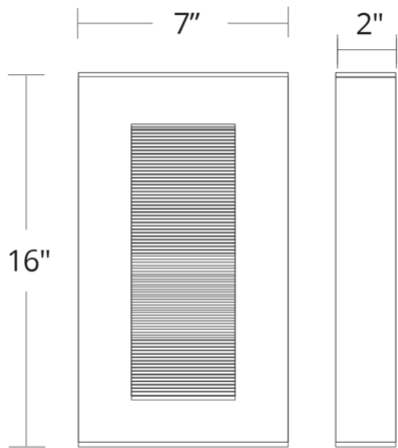

REPLACEMENT PARTS

- RPL-GLA-1116-01 - Top Glass
- RPL-GLA-1116-02 - Bottom Glass

WS-W1116

Model & Size	Color Temp	Finish	LED Watts	LED Lumens	Delivered Lumens
WS-W1116 16"	3000K	BK Black	16W	960	490
	3000K	BZ Bronze	16W	960	490
	3000K	GH Graphite	16W	960	490