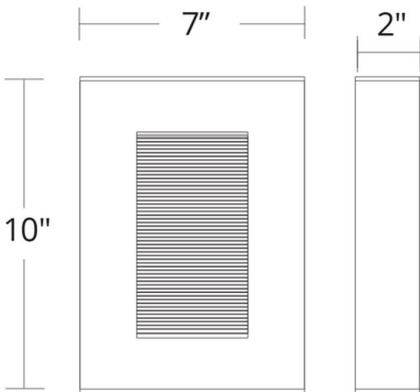

**REPLACEMENT PARTS**

- RPL-GLA-1110-01 - Top Glass
- RPL-GLA-1110-02 - Bottom Glass

WS-W1110

Model & Size	Color Temp	Finish	LED Watts	LED Lumens	Delivered Lumens
WS-W1110 10"	3000K	BK Black	12W	720	370

Example: **WS-W1110-BK**