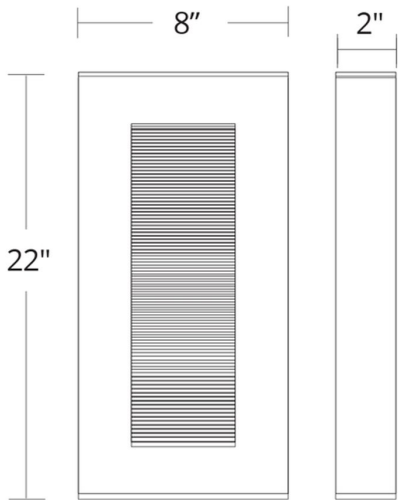

**REPLACEMENT PARTS**

- RPL-GLA-1122-01 - Top Glass
- RPL-GLA-1122-02 - Bottom Glass

WS-W1122

Model & Size	Color Temp	Finish	LED Watts	LED Lumens	Delivered Lumens
WS-W1122 22"	3000K	BK Black	20W	1200	610
	3000K	BZ Bronze	20W	1200	610