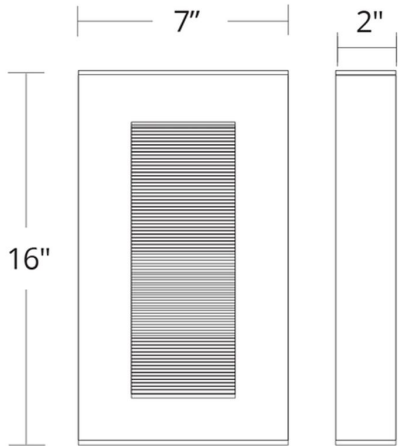

WS-W1116

Project: _____

Location: _____

Fixture Type: _____

Catalog Number: _____

AVAILABLE FINISHES:

Urban

WS-W1116

PRODUCT DESCRIPTION

Like urban renewal, the Urban sconce gives new life to the conventional step baffle. Form follows function in this simplified indirect wall sconce. Clean styling and robust LED performance are combined in this modern dark sky luminaire.

FEATURES

- 277V option available for special order.
- ACLED driverless technology
- Double downward illumination

SPECIFICATIONS

Rated Life	50,000 Hours
Standards	ETL, cETL, Wet Location Listed, IP65, Dark Sky Friendly
Input	120 VAC, 50/60Hz
Dimming	ELV
Color Temp	3000K
CRI	90
Construction	Aluminum hardware

REPLACEMENT PARTS

- RPL-GLA-1116-01 - Top Glass
- RPL-GLA-1116-02 - Bottom Glass

Model & Size	Color Temp	Finish	LED Watts	LED Lumens	Delivered Lumens
WS-W1116 16"	3000K	BK Black	16W	960	490
	3000K	BZ Bronze	16W	960	490

Example: **WS-W1116-BZ**

•For 277V special order, add an "F" before the finish: WS-W1116F-BK

For custom requests please contact customs@modernforms.com