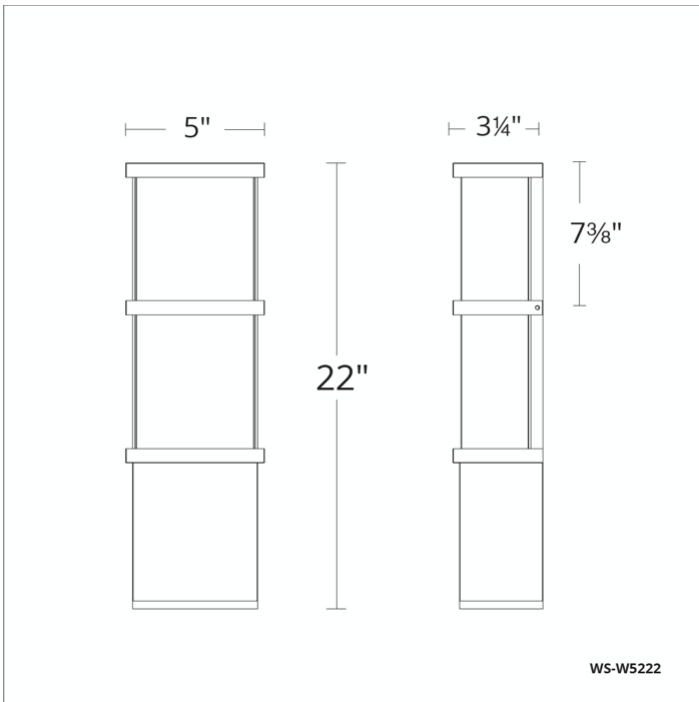

REPLACEMENT PARTS

- RPL-GLA-5216-01 - Outer Glass
- RPL-GLA-5216-02 - Inner Glass

WS-W5216

Model & Size	Color Temp	Finish	LED Watts	LED Lumens	Delivered Lumens
WS-W5216 16"	3000K	BZ Bronze	14.8W	1209	212

Elevation

WS-W5222

PRODUCT DESCRIPTION

Elevation takes enlightenment to the next level with an auspicious meditation on form and function. Silk-screened linen on mitered glass creates a super-subtle grid pattern that's enhanced by the aluminum box frame finished in timeless bronze. Inside, powerful LEDs bring long-lasting, energy-efficient light to illuminate your path wherever it leads you. Add a little bit more of Zen to your everyday life with Elevation.

REPLACEMENT PARTS

- RPL-GLA-5222-01 - Outer Glass
- RPL-GLA-5222-02 - Inner Glass

WS-W5222

Model & Size	Color Temp	Finish	LED Watts	LED Lumens	Delivered Lumens
WS-W5222 22"	3000K	BZ Bronze	23.7W	1468	575