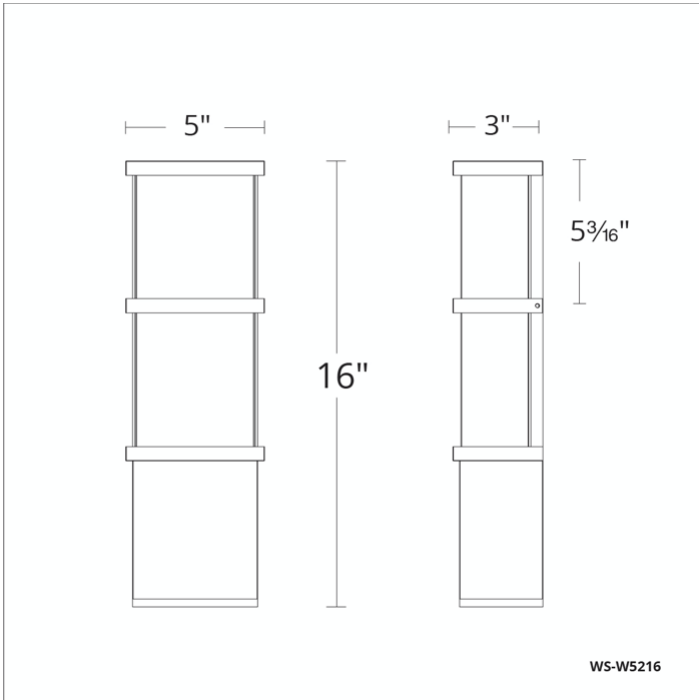

REPLACEMENT PARTS

- RPL-GLA-5216-01 - Outer Glass
- RPL-GLA-5216-02 - Inner Glass

WS-W5216

Model & Size	Color Temp	Finish	LED Watts	LED Lumens	Delivered Lumens
WS-W5216 16"	3000K	BZ Bronze	14.8W	1209	212