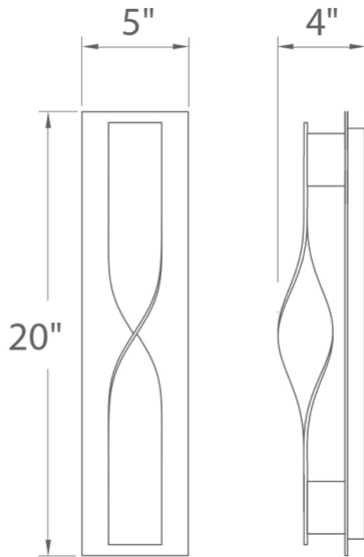

Project:

Location:

Fixture Type:

Catalog Number:

AVAILABLE FINISHES:

Twist

WS-W5620

PRODUCT DESCRIPTION

Dramatically illuminated curvature. A multi-dimensional metal wall sculpture captivates from various directions in luxurious exterior and interior environments. The fluid hardware reveals a beautiful play of light and shadow within and architectural wall grazing throughout.

REPLACEMENT PARTS

RPL-GLA-5620 - Glass

Model & Size	Color Temp	Finish	LED Watts	LED Lumens	Delivered Lumens
WS-W5620 20"	3000K	BK Black	17W	551	402
	3000K	BZ Bronze	17W	551	402
	3000K	GH Graphite	17W	551	402