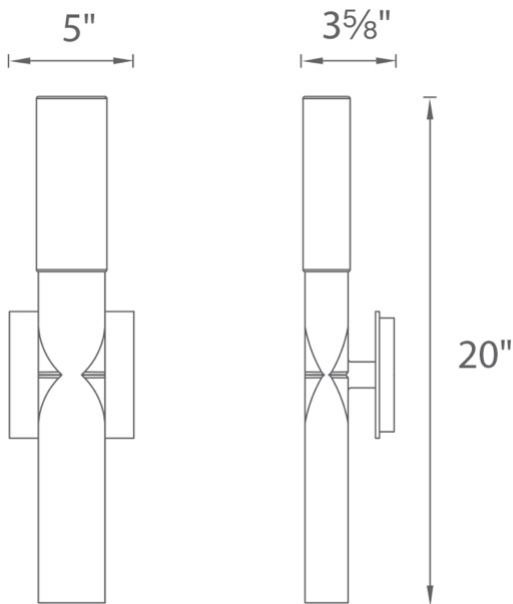

# Torch

WS-W37520

**PRODUCT DESCRIPTION**

Crowned with exquisite Piastra glass hand formed and crafted utilizing a 13th century artisanship technique, Torch illuminates with ambient interest while delivering down lighting for pathways and floors.

**REPLACEMENT PARTS**

RPL-GLA-37520 - Glass

Model & Size	Color Temp	Finish	LED Watts	LED Lumens	Delivered Lumens
WS-W37520 20"	3000K	ORB Oil Rubbed Bronze	8W	240	180

Example: **WS-W37520-ORB**

For custom requests please contact [customs@modernforms.com](mailto:customs@modernforms.com)