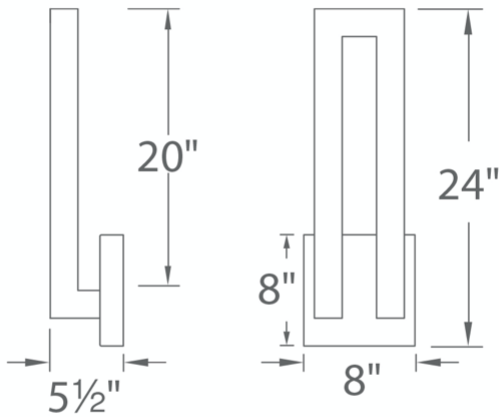

REPLACEMENT PARTS

RPL-GLA-1724 - Glass

WS-W1724

Model & Size	Color Temp	Finish	LED Watts	LED Lumens	Delivered Lumens
WS-W1724 24"	3000K	BK Black	36.6W	2337	1590
	3000K	BZ Bronze	36.6W	2337	1590
	3000K	GH Graphite	36.6W	2337	1590

Example: **WS-W1724-GH**

•For 277V special order, add an "F" before the finish: WS-W1724F-GH

For custom requests please contact customs@modernforms.com