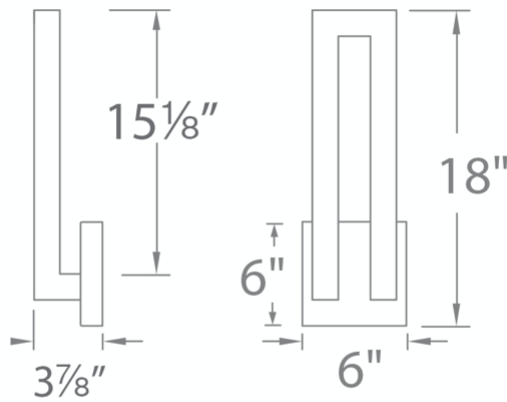

FEATURES

- 277V option available for special order.
- Transformer installed within the Junction Box, transformer dimension: 2.0" x 1.4" x 1.0"
- State of the art LEDs for energy efficient lighting

SPECIFICATIONS

Rated Life	50000 Hours
Standards	ETL, cETL, Wet Location Listed, IP65
Input	120 VAC, 50/60Hz
Driver Dimension	2.0" x 1.4" x 1.0"
Dimming	ELV
Color Temp	3000K
CRI	90
Construction	Aluminum hardware

REPLACEMENT PARTS

RPL-GLA-1718 - Glass

WS-W1718

Model & Size	Color Temp	Finish	LED Watts	LED Lumens	Delivered Lumens
WS-W1718 18"	3000K	BK Black	31.5W	1405	956
	3000K	BZ Bronze	31.5W	1405	956
	3000K	GH Graphite	31.5W	1405	956