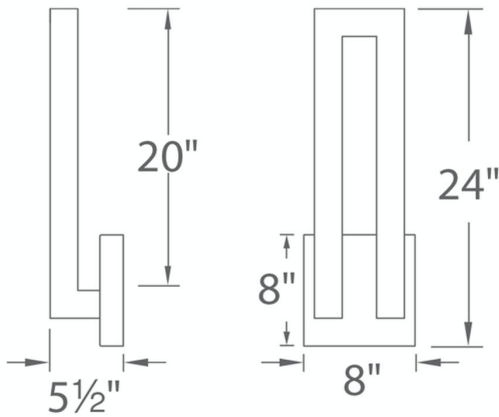

REPLACEMENT PARTS

RPL-GLA-1724 - Glass

WS-W1724

Model & Size	Color Temp	Finish	LED Watts	LED Lumens	Delivered Lumens
WS-W1724 24"	3000K	BK Black	36.6W	2337	1590

Example: **WS-W1724-BK**

•For 277V special order, add an "F" before the finish: WS-W1724F-BK

For custom requests please contact customs@modernforms.com