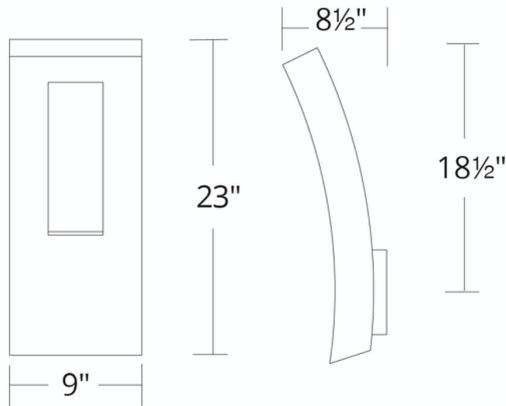

REPLACEMENT PARTS

RPL-GLA-2223 - Glass

WS-W2223

Model & Size	Color Temp	Finish	LED Watts	LED Lumens	Delivered Lumens
WS-W2223 23"	3000K	BK Black	26W	1440	912

Example: **WS-W2223-BK**

•For 277V special order, add an "F" before the finish: WS-W2223F-BK