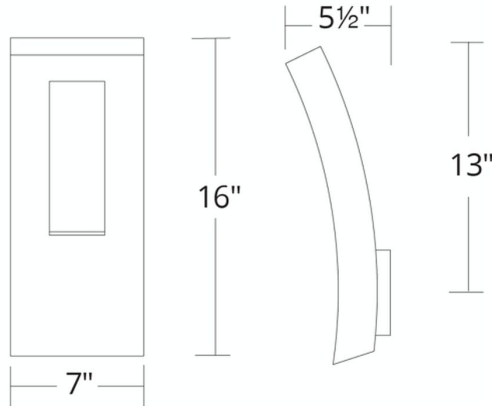

WS-W2216

REPLACEMENT PARTS

RPL-GLA-2216 - Glass

Model & Size	Color Temp	Finish	LED Watts	LED Lumens	Delivered Lumens
WS-W2216 16"	3000K	BK Black	17W	960	617

Example: **WS-W2216-BK**

•For 277V special order, add an "F" before the finish: WS-W2216F-BK