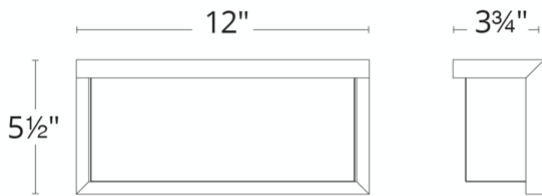

WS-W1412

Model & Size	Color Temp	Finish	LED Watts	LED Lumens	Delivered Lumens
WS-W1412 12"	3000K	AL Brushed Aluminum	26W	1739	752
	3000K	BK Black	26W	1739	752
	3000K	BZ Bronze	26W	1739	752

Example: **WS-W1412-BZ**