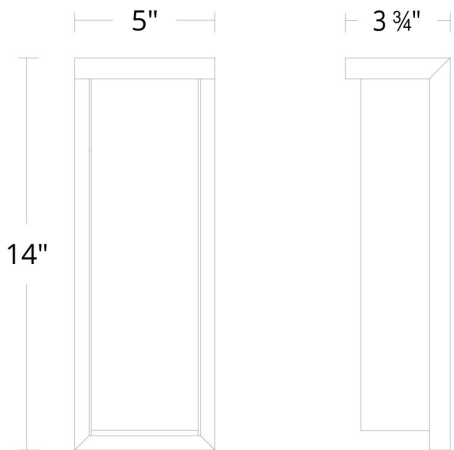

**REPLACEMENT PARTS**

- RPL-GLA-1414-02 - Inner Glass
- RPL-GLA-1414-01 - Outer Glass

WS-W1414

Model & Size	Color Temp	Finish	LED Watts	LED Lumens	Delivered Lumens
WS-W1414 14"	2700K	AL Brushed Aluminum	15W	1400	638
	2700K	BK Black	15W	1400	638
	2700K	BZ Bronze	15W	1400	638
	3500K	AL Brushed Aluminum	15W	1400	638
	3500K	BK Black	15W	1400	638
	3500K	BZ Bronze	15W	1400	638
	3000K	AL Brushed Aluminum	15W	1400	638
	3000K	BK Black	15W	1400	638
	3000K	BZ Bronze	15W	1400	638