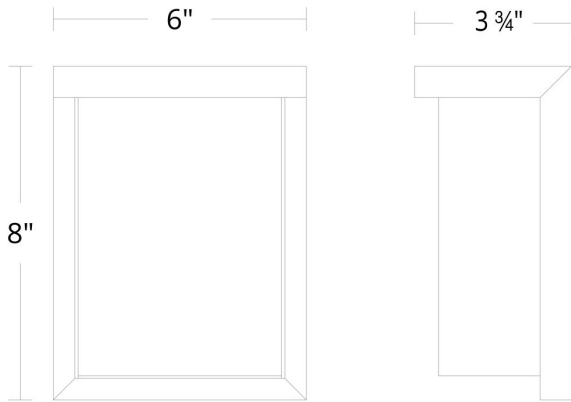

Project: _____

Location: _____

Fixture Type: _____

Catalog Number: _____

AVAILABLE FINISHES:

Ledge

WS-W1408

PRODUCT DESCRIPTION

A luminous architectural profile and superior construction make this wall sconce appropriate for transitional and contemporary interiors or exteriors. Options allow for cohesive specifications across residential and commercial interior and exterior applications.

FEATURES

- 277V option available for special order.
- CCT option available for special order.
- ACLED driverless technology
- White ceramic silk-screened mitered glass
- Built in color temperature adjustability. Switch from 2700K/3000K/3500K
- Option to pre-select color temperature or adjust in the field

SPECIFICATIONS

Rated Life	54000 Hours
Standards	ETL, cETL, Wet Location Listed, IP65, Title 24 JA8: 2019 Compliant
Input	120 VAC, 50/60Hz
Dimming	ELV
Color Temp	3500K, 3000K, 2700K
CRI	90
Construction	Aluminum with white mitered glass

WS-W1408

REPLACEMENT PARTS

- RPL-GLA-1408-02 - Inner Glass
- RPL-GLA-1408-01 - Outer Glass

Model & Size	Color Temp	Finish	LED Watts	LED Lumens	Delivered Lumens
WS-W1408 8"	2700K	AL Brushed Aluminum	12W	1000	363
	2700K	BK Black	12W	1000	363
	2700K	BZ Bronze	12W	1000	363
	3500K	AL Brushed Aluminum	12W	1000	363
	3500K	BK Black	12W	1000	363
	3500K	BZ Bronze	12W	1000	363
	3000K	AL Brushed Aluminum	12W	1000	363
	3000K	BK Black	12W	1000	363
	3000K	BZ Bronze	12W	1000	363

Example: **WS-W1408-BZ**

•For 277V special order, add an "F" before the finish: WS-W1408F-AL

For custom requests please contact customs@modernforms.com