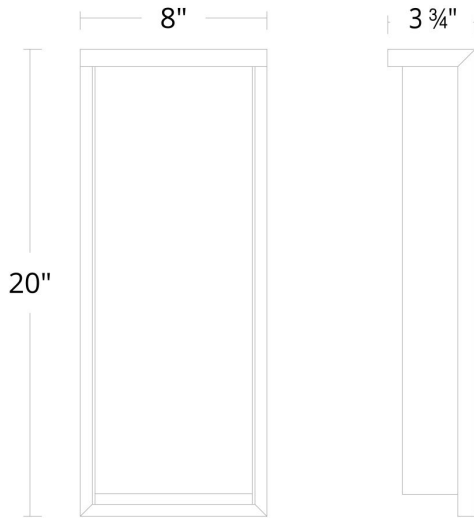

**REPLACEMENT PARTS**

- RPL-GLA-1420-02 - Inner Glass
- RPL-GLA-1420-01 - Outer Glass

WS-W1420

Model & Size	Color Temp	Finish	LED Watts	LED Lumens	Delivered Lumens
WS-W1420 20"	2700K	AL Brushed Aluminum	28W	2000	926
	2700K	BK Black	28W	2000	926
	2700K	BZ Bronze	28W	2000	926
	3500K	AL Brushed Aluminum	28W	2000	926
	3500K	BK Black	28W	2000	926
	3500K	BZ Bronze	28W	2000	926
	3000K	AL Brushed Aluminum	28W	2000	926
	3000K	BK Black	28W	2000	926
	3000K	BZ Bronze	28W	2000	926