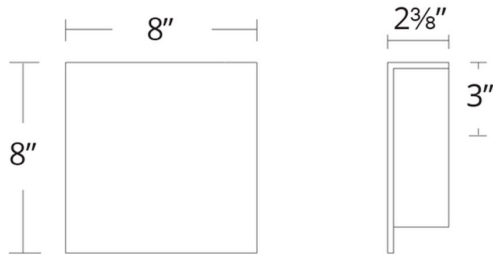

Project:

Location:

Fixture Type:

Catalog Number:

AVAILABLE FINISHES:

Square

WS-W38608

PRODUCT DESCRIPTION

Four equal sides and a stream of light. Square artfully provides geometry to wall surfaces in the daytime when mounted in multiples while providing safe illumination of pathways and dramatic visual intrigue in the evening. Perfect for wall grazing surfaces.

FEATURES

- 277V option available for special order.
- ACLED driverless technology
- State of the art LEDs in a geometric form
- IDA Dark Sky compliant when mounted in a downward orientation

SPECIFICATIONS

Rated Life	54000 Hours
Standards	ETL, cETL, Wet Location Listed, IP65, Title 24 JA8: 2019 Compliant, Dark Sky Friendly
Input	120 VAC, 50/60Hz
Dimming	ELV
Color Temp	3000K
CRI	90
Construction	Aluminum hardware

WS-W38608

REPLACEMENT PARTS

- RPL-GLA-38608 - Glass
- HDW-WS-W386XX - Hardware Pack

Model & Size	Color Temp	Finish	LED Watts	LED Lumens	Delivered Lumens
WS-W38608 8"	3000K	BK Black	10.7W	800	391
	3000K	BZ Bronze	10.7W	800	391

Example: **WS-W38608-BZ**

•For 277V special order, add an "F" before the finish: WS-W38608F-BK

For custom requests please contact customs@modernforms.com