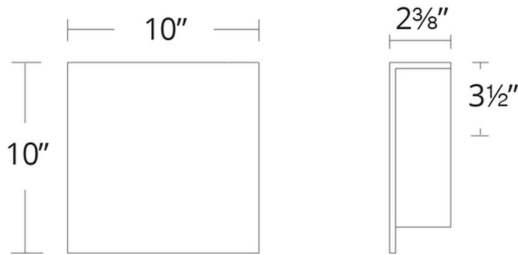

SPECIFICATIONS

Rated Life	54000 Hours
Standards	ETL, cETL, Wet Location Listed, IP65, Title 24 JA8: 2019 Compliant, Dark Sky Friendly
Input	120 VAC, 50/60Hz
Dimming	ELV
Color Temp	3000K
CRI	90
Construction	Aluminum hardware

WS-W38610