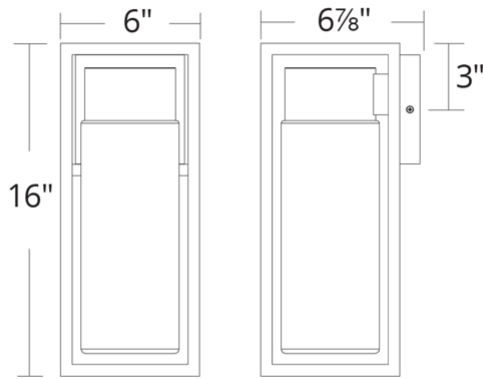

FEATURES

- Driver concealed within the canopy
- Clear seedy glass
- IDA Dark Sky compliant when mounted in a downward orientation

SPECIFICATIONS

| | |
|--------------|---|
| Rated Life | 70000 Hours |
| Standards | ETL, cETL, Wet Location Listed, Dark Sky Friendly |
| Input | 120-277V, 50/60Hz |
| Dimming | ELV |
| Mounting | Can be mounted on wall vertically or upside down |
| Color Temp | 3000K |
| CRI | 90 |
| Construction | Aluminum with clear seedy glass |

WS-W5411

REPLACEMENT PARTS

RPL-GLA-5411 - Glass

| Model & Size | Color Temp | Finish | LED Watts | LED Lumens | Delivered Lumens |
|--------------|------------|----------|-----------|------------|------------------|
| WS-W5411 11" | 3000K | BK Black | 11W | 915 | 530 |

WS-W5416

FEATURES

- Driver concealed within the canopy
- Clear seedy glass
- IDA Dark Sky compliant when mounted in a downward orientation

SPECIFICATIONS

| | |
|--------------|---|
| Rated Life | 70000 Hours |
| Standards | ETL, cETL, Wet Location Listed, Dark Sky Friendly |
| Input | 120-277V, 50/60Hz |
| Dimming | ELV |
| Mounting | Can be mounted on wall vertically or upside down |
| Color Temp | 3000K |
| CRI | 90 |
| Construction | Aluminum with clear seedy glass |