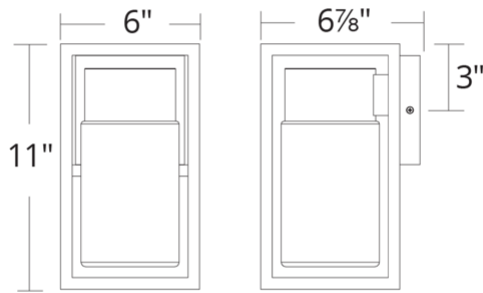

FEATURES

- Driver concealed within the canopy
- Clear seedy glass
- IDA Dark Sky compliant when mounted in a downward orientation

SPECIFICATIONS

| | |
|--------------|---|
| Rated Life | 70000 Hours |
| Standards | ETL, cETL, Wet Location Listed, Dark Sky Friendly |
| Input | 120-277V, 50/60Hz |
| Dimming | ELV |
| Mounting | Can be mounted on wall vertically or upside down |
| Color Temp | 3000K |
| CRI | 90 |
| Construction | Aluminum with clear seedy glass |