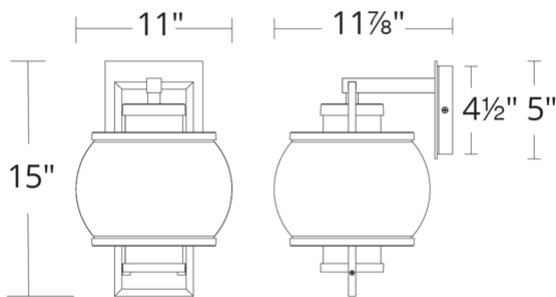

REPLACEMENT PARTS

RPL-GLA-74615-01 - Glass

WS-W74615

Model & Size	Color Temp	Finish	LED Watts	LED Lumens	Delivered Lumens
WS-W74615 15"	3000K	BK Black	12W	980	660

Example: **WS-W74615-BK**

For custom requests please contact customs@modernforms.com