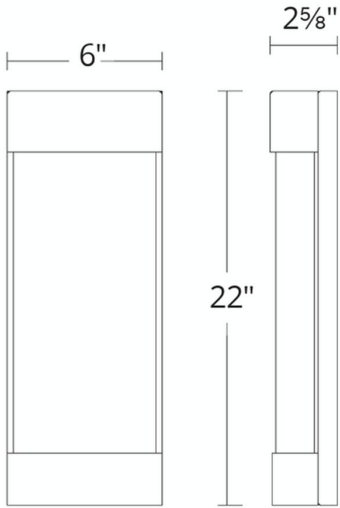

REPLACEMENT PARTS

RPL-GLA-37916 - Outer Glass

Model & Size	Color Temp	Finish	LED Watts	LED Lumens	Delivered Lumens
WS-W37916 16"	3000K	BK Black	39.2W	1869	1195

Example: **WS-W37916-BK**

For custom requests please contact customs@modernforms.com

REPLACEMENT PARTS

RPL-GLA-37922 - Outer Glass

Model & Size	Color Temp	Finish	LED Watts	LED Lumens	Delivered Lumens
WS-W37922 22"	3000K	BK Black	39.2W	1869	1195

Example: **WS-W37922-BK**

For custom requests please contact customs@modernforms.com