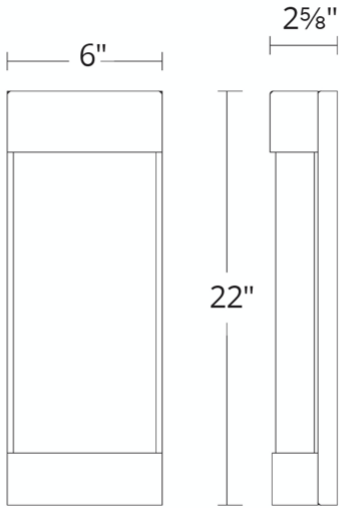

REPLACEMENT PARTS

RPL-GLA-37916 - Outer Glass

Model & Size	Color Temp	Finish	LED Watts	LED Lumens	Delivered Lumens
WS-W37916 16"	3000K	BK Black	39.2W	1869	1195

Example: **WS-W37916-BK**

For custom requests please contact customs@modernforms.com

REPLACEMENT PARTS

RPL-GLA-37922 - Outer Glass

Model & Size	Color Temp	Finish	LED Watts	LED Lumens	Delivered Lumens
WS-W37922 22"	3000K	BK Black	39.2W	1869	1195

Example: **WS-W37922-BK**

For custom requests please contact customs@modernforms.com