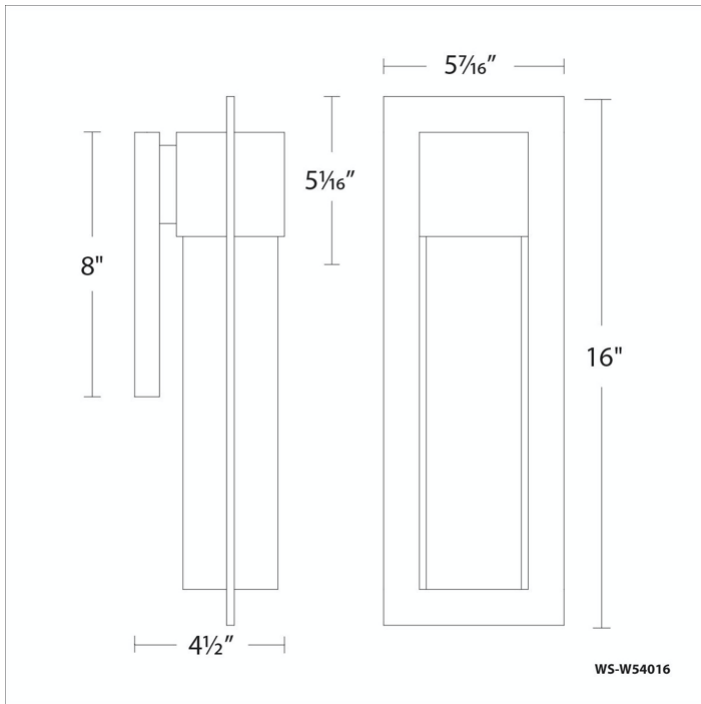

REPLACEMENT PARTS

RPL-GLA-54016 - Glass

Model & Size	Color Temp	Finish	LED Watts	LED Lumens	Delivered Lumens
WS-W54016 16"	3000K	BK Black	4.3W	323	113
	3000K	BZ Bronze	4.3W	323	113

Example: **WS-W54016-BZ**