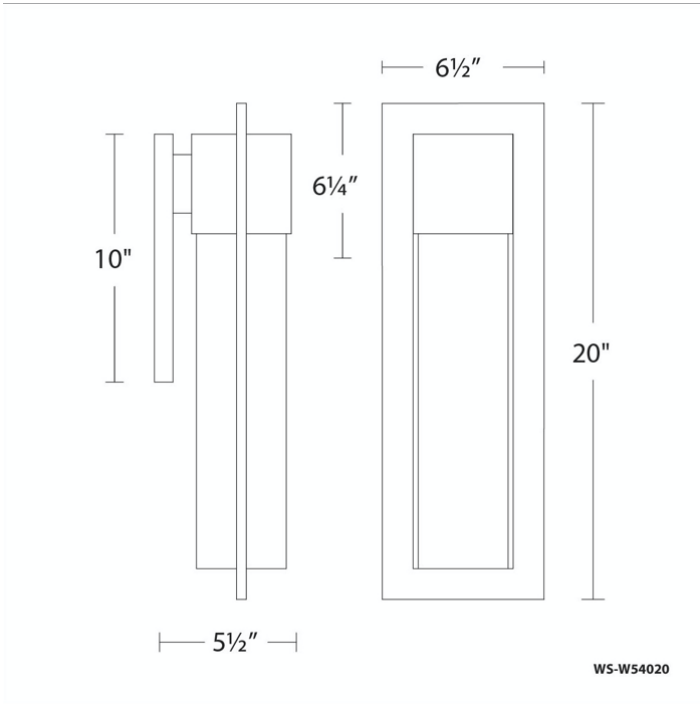

REPLACEMENT PARTS

RPL-GLA-54020 - Glass

Model & Size	Color Temp	Finish	LED Watts	LED Lumens	Delivered Lumens
WS-W54020 20"	3000K	BK Black	8W	600	228
	3000K	BZ Bronze	8W	600	228

Example: **WS-W54020-BZ**

For custom requests please contact customs@modernforms.com