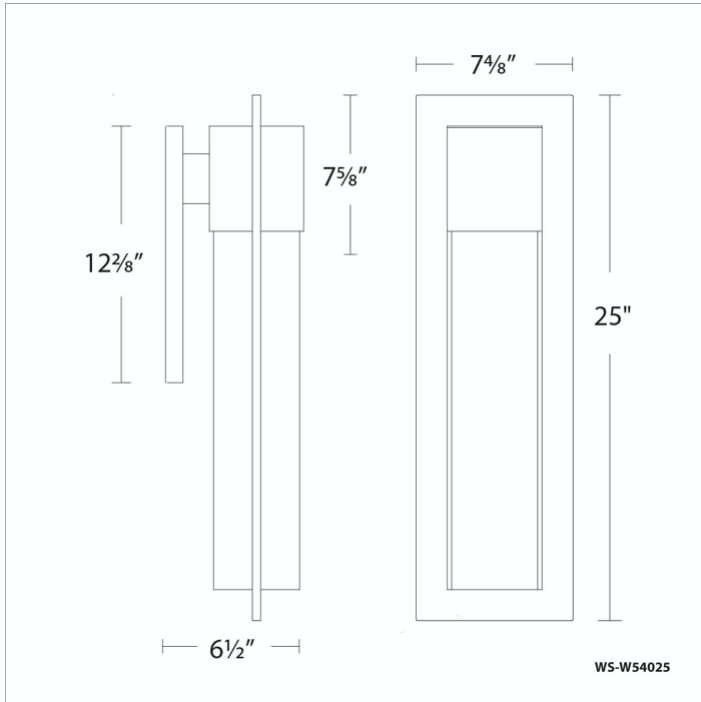

REPLACEMENT PARTS

RPL-GLA-54025 - Glass

Model & Size	Color Temp	Finish	LED Watts	LED Lumens	Delivered Lumens
WS-W54025 25"	3000K	BK Black	10.5W	800	308
	3000K	BZ Bronze	10.5W	800	308

Example: **WS-W54025-BZ**