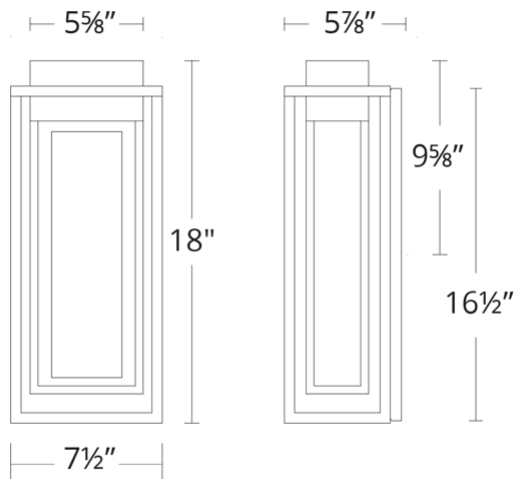

WS-W57018

Model & Size	Color Temp	Finish	LED Watts	LED Lumens	Delivered Lumens
WS-W57018 18"	3000K	BK/AB Black & Aged Brass	7.9W	600	217

Example: **WS-W57018-BK/AB**

For custom requests please contact [customs@modernforms.com](mailto:customs@modernforms.com)