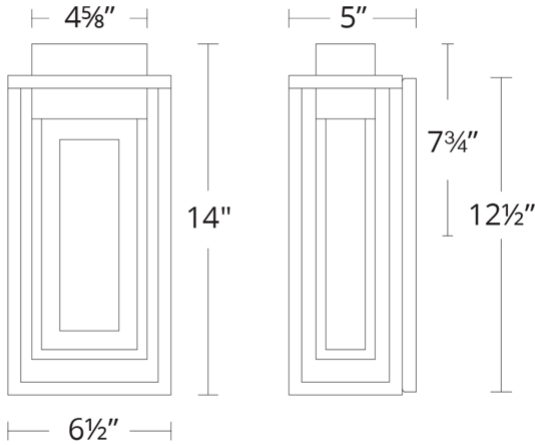

WS-W57014

Model & Size	Color Temp	Finish	LED Watts	LED Lumens	Delivered Lumens
WS-W57014 14"	3000K	BK/AB Black & Aged Brass	5.6W	400	115

Example: **WS-W57014-BK/AB**

For custom requests please contact [customs@modernforms.com](mailto:customs@modernforms.com)

WS-W57018

Model & Size	Color Temp	Finish	LED Watts	LED Lumens	Delivered Lumens
WS-W57018 18"	3000K	BK/AB Black & Aged Brass	7.9W	600	217

Example: **WS-W57018-BK/AB**

For custom requests please contact [customs@modernforms.com](mailto:customs@modernforms.com)