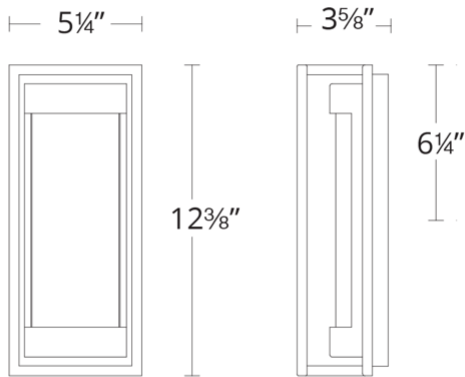

Project:

Location:

Fixture Type:

Catalog Number:

AVAILABLE FINISHES:

Elyse

WS-W58012

PRODUCT DESCRIPTION

FEATURES

- Driver concealed within the canopy
- Handcrafted, swirly patterned glass

SPECIFICATIONS

Rated Life	50000 Hours
Standards	ETL, cETL, Wet Location Listed, IP65
Input	120-277V, 50/60Hz
Dimming	ELV, 0-10V, TRIAC
Mounting	Can be mounted on wall in all orientations
Color Temp	3000K
CRI	90
Construction	Aluminum body with pressed glass