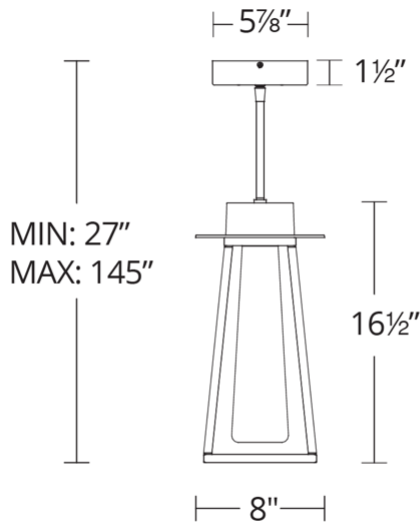

FEATURES

- Driver concealed within the canopy
- Fluted etched glass
- Slope ceiling adaptable. Hang straight swivels up to 90 degrees

SPECIFICATIONS

Rated Life	50000 Hours
Standards	ETL, cETL, Wet Location Listed
Input	120-277V, 50/60Hz
Dimming	ELV, 0-10V, TRIAC
Color Temp	3000K
CRI	90
Construction	Aluminum hardware, etched fluted glass

REPLACEMENT PARTS

- RPL-GLA-17917-01 - Extruded Glass
- RPL-ROD-OUT12-BK - 12" Rod
- RPL-ROD-OUT06-BK - 6" Rod
- RPL-GLA-17917-02 - Clear Glass

PD-W17917

Model & Size	Color Temp	Finish	LED Watts	LED Lumens	Delivered Lumens
PD-W17917 17"	3000K	BK Black	18W	642	631