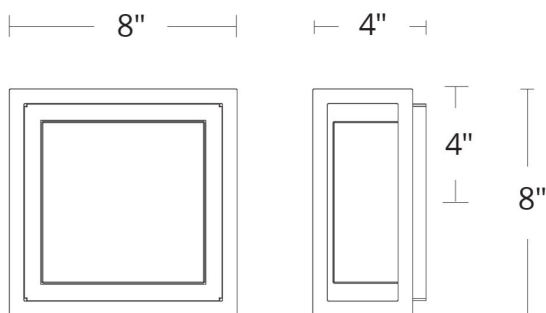

WS-W73608

REPLACEMENT PARTS

RPL-GLA-W73608 - Outer Glass

Model & Size	Color Temp	Finish	LED Watts	LED Lumens	Delivered Lumens
WS-W73608 8"	3000K	BK Black	17.4W	1400	829
	3000K	BZ Bronze	17.4W	1400	829

Example: **WS-W73608-BZ**