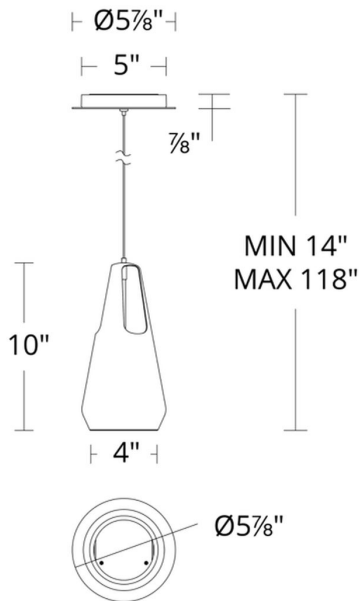

Project: _____

Location: _____

Fixture Type: _____

Catalog Number: _____

AVAILABLE FINISHES:

Ingot

PD-66110

PRODUCT DESCRIPTION

A capsule delicately strung through the visible reveals atop creating an interesting internally illuminated element. Thin power aircraft cable can be adjusted in the field.

FEATURES

- Driver concealed within the canopy
- Thin powered aircraft cables provide an ultra clean look for adjustable suspension height
- Spin-on round canopy with minimal hardware
- Can be mounted on a sloped ceiling
- Not recommended for dimming @220V

SPECIFICATIONS

Rated Life	50,000 Hours
Standards	ETL, cETL,Damp Location Listed
Input	120-277 VAC,50/60Hz
Dimming	ELV: 100-5%,TRIAC: 100-5%
Color Temp	3000K
CRI	90
Construction	Metal spun body with PC diffuser

PD-66110

Model & Size	Color Temp	Finish	LED Watts	LED Lumens	Delivered Lumens
PD-66110 10"	3000K	AB Aged Brass	20W	885	291
	3000K	BK Black	20W	885	291
	3000K	BN Brushed Nickel	20W	885	291

Example: **PD-66110-BN**