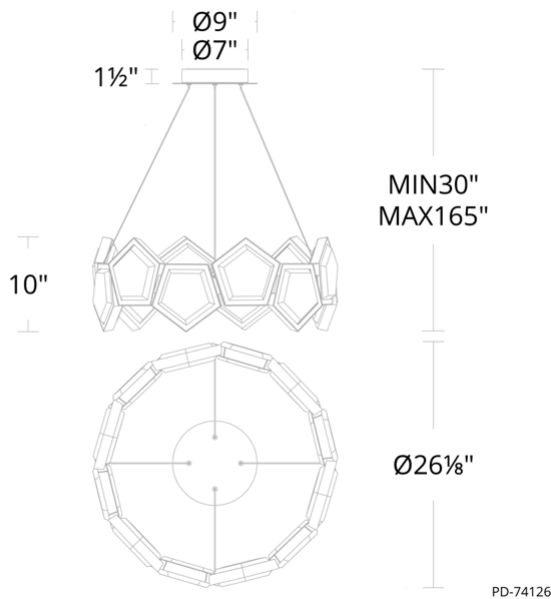

Project: _____

Location: _____

Fixture Type: _____

Catalog Number: _____

AVAILABLE FINISHES:

Starlight Starbright

PD-74126

PRODUCT DESCRIPTION

PD-74126

Model & Size	Color Temp	Finish	LED Watts	LED Lumens	Delivered Lumens
PD-74126 26"	3000K 3000K	AB Aged Brass AN Antique Nickel	42.2W 42.2W	3479 3479	1819 1819

Example: **PD-74126-AN**

For custom requests please contact customs@modernforms.com