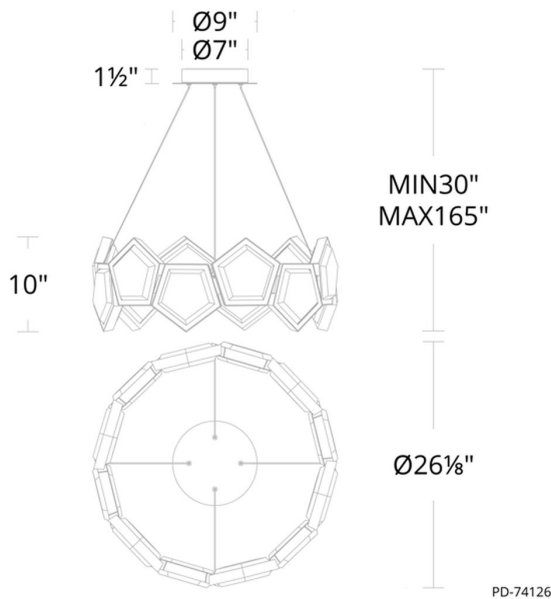

Project: _____

Location: _____

Fixture Type: _____

Catalog Number: _____

AVAILABLE FINISHES:

Starlight Starbright

PD-74126

FEATURES

- Driver concealed within the canopy
- Artisanal shade made with reclaimed crystal
- Thin powered aircraft cables provide an ultra clean look for adjustable suspension height
- Spin-on round canopy with minimal hardware
- Can be mounted on a sloped ceiling

SPECIFICATIONS

Rated Life	50,000 Hours
Standards	ETL, cETL,Damp Location Listed,Title 24 JA8: 2019 Compliant
Input	120-277 VAC,50/60Hz
Dimming	ELV, 0-10V, TRIAC
Color Temp	3000K
CRI	90
Construction	Die cast aluminum body with reclaimed crystal shade

PD-74126

Model & Size	Color Temp	Finish	LED Watts	LED Lumens	Delivered Lumens
PD-74126 26"	3000K	AB Aged Brass	42.2W	3479	1819
	3000K	AN Antique Nickel	42.2W	3479	1819

Example: **PD-74126-AN**

For custom requests please contact customs@modernforms.com