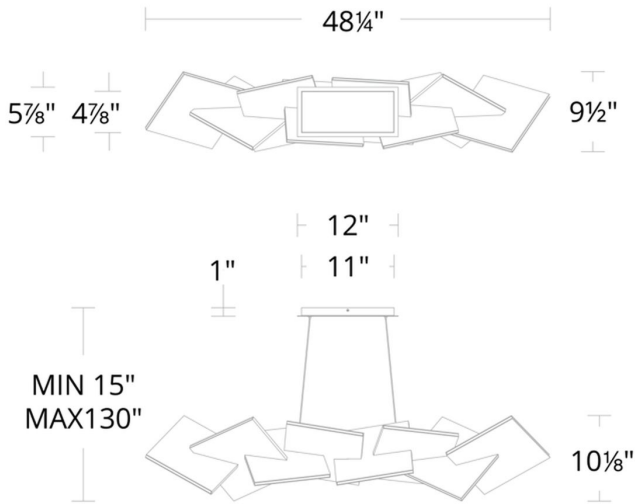

# Konstrukt

PD-80048

**FEATURES**

- Driver concealed within the canopy
- Edge-lit ambient illumination
- Thin powered aircraft cables provide an ultra clean look for adjustable suspension height
- Slide-on canopy design with minimal hardware
- Can be mounted on a sloped ceiling

PD-80048

Model & Size	Color Temp	Finish	LED Watts	LED Lumens	Delivered Lumens
PD-80048 48"	3000K 3000K	BK Black TT Titanium	78W 78W	2992 2992	2064 2064

Example: **PD-80048-TT**

For custom requests please contact [customs@modernforms.com](mailto:customs@modernforms.com)