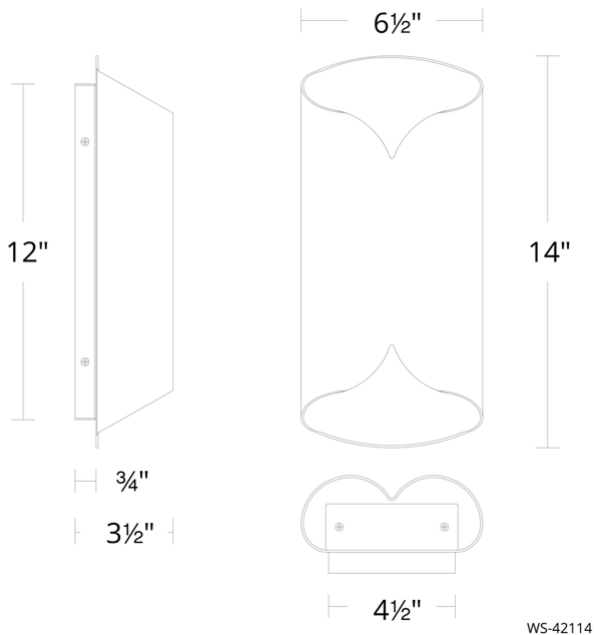

**REPLACEMENT PARTS**

HDW-FG21-WA - Hardware Pack

Model & Size	Color Temp	Finish	LED Watts	LED Lumens	Delivered Lumens
WS-42114 14"	3000K	BZ/GL Bronze & Gold Leaf	21.4W	851	647

Example: **WS-42114-BZ/GL**