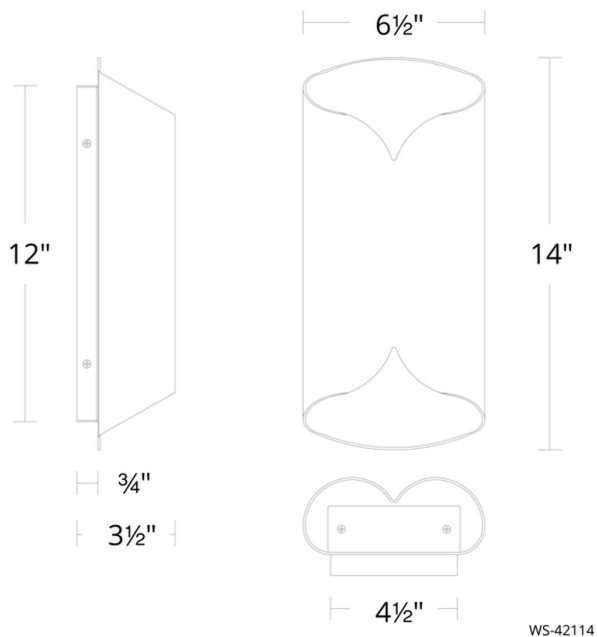

Project: _____

Location: _____

Fixture Type: _____

Catalog Number: _____

AVAILABLE FINISHES:

Opus

WS-42114

FEATURES

- ACLED driverless technology
- Up and down illumination
- 14k gold leaf interior

SPECIFICATIONS

Rated Life	54000 Hours
Standards	ETL, cETL, Damp Location Listed
Input	120 VAC, 50/60Hz
Dimming	ELV: 100-10%, TRIAC: 100-5%
Mounting	Can be mounted on wall in all orientations
Color Temp	3000K
CRI	90
Construction	Metal body with silk screen glass diffuser

REPLACEMENT PARTS

HDW-FG21-WA - Hardware Pack

WS-42114

Model & Size	Color Temp	Finish	LED Watts	LED Lumens	Delivered Lumens
WS-42114 14"	3000K	BZ/GL Bronze & Gold Leaf	21.4W	851	647

Example: **WS-42114-BZ/GL**

For custom requests please contact customs@modernforms.com